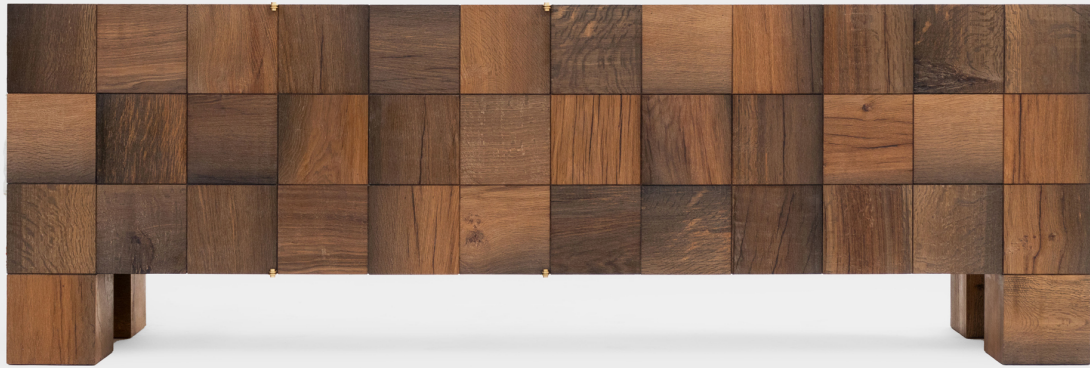

OLD OAK TILE DRESSER

PIET HEIN EEK

DESIGNER
Piet Hein Eek

ORIGIN
The Netherlands

PRODUCTION
One of a Kind

MATERIALS
Oak Exterior, Plywood Interior & Brass Hinges.

DIMENSIONS
W 94" x D 24" x H 34"