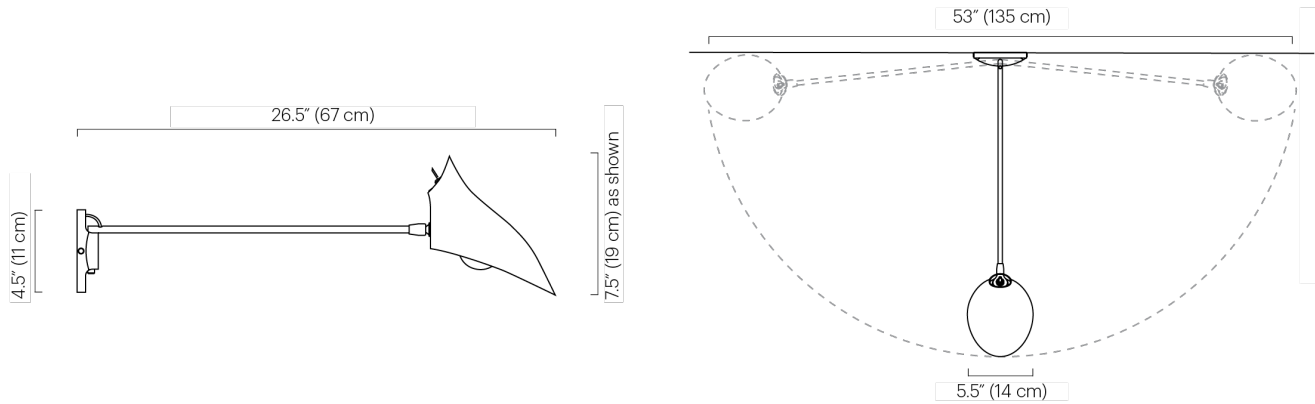

ONE ARM SCONCE NO. 202

DAVID WEEKS

ONE ARM SCONCE NO. 202

DAVID WEEKS

DESIGNER
David Weeks

ORIGIN
United States

PRODUCTION
Made to Order

WEIGHT
5 lbs.

DIMENSIONS
Canopy: Dia. 4.5"
Fixture: L 26.5" x W 5.5" x H 7.5"
Shade: L 5.5" x W 8.5" x H 8.5"

ILLUMINATION
120V: A19 or A15 medium base, Max 60W.
220-240V: E14 base golf ball, Max 60W.