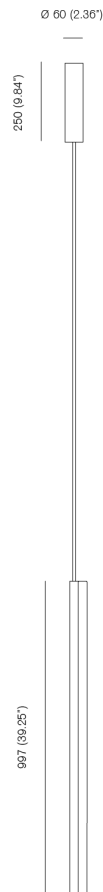

ONE WELL-KNOWN SEQUENCE ALUMINUM -01 PENDANT

MICHAEL ANASTASSIADES

ONE WELL-KNOWN SEQUENCE ALUMINUM -01 PENDANT

MICHAEL ANASTASSIADES

DESIGNER

Michael Anastassiades

ORIGIN

United Kingdom

PRODUCTION

Made to Order

DATE

2017

WEIGHT

13 lbs.

CERTIFICATIONS

CE.

DISCLAIMER

A 4" white Paintable Junction Box Cover is included with purchase, and can be easily painted to match the wall if required. The Paintable Junction Box Cover is required for US installation.

MATERIALS/FINISHES

Black Anodized Satin Aluminum or Inox anodized aluminum.

DIMENSIONS

Canopy: Dia. 2.36" x H 9.84"

Fixture: H 39.25"

Overall Height: Custom rod length made to order. (Min: 53.2", Max: 120".)

CARE

Using white cotton gloves provided, turn off and unplug fixture before cleaning. Carefully use a lightly damp soft dust cloth and gently go over marks until clean. Dry after with a soft dust cloth. Make sure fixture is dry before switching electricity on. Remove bulb and lightly clean using a dry dust cloth only on the outside of bulb. Only put bulb back on once fully dry.