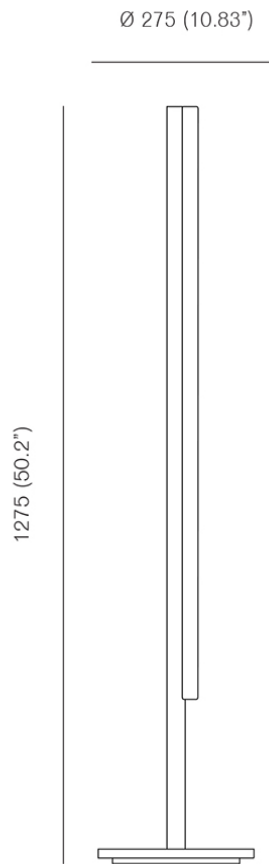

ONE WELL-KNOWN SEQUENCE ALUMINUM 01

MICHAEL ANASTASSIADES

ONE WELL-KNOWN SEQUENCE ALUMINUM 01

MICHAEL ANASTASSIADES

DESIGNER

Michael Anastassiades

ORIGIN

United Kingdom

PRODUCTION

Made to Order

DATE

2017

WEIGHT

26.5lbs

CERTIFICATIONS

CE Marking.

MATERIALS/FINISHES

Black anodized satin aluminum. Black braided flex, inline switch.

DIMENSIONS

Dia 10.8" x H 50.2"

CARE

Using white cotton gloves provided, turn off and unplug fixture before cleaning. Carefully use a lightly damp soft dust cloth and gently go over marks until clean. Dry after with a soft dust cloth. Make sure fixture is dry before switching electricity on. Remove bulb and lightly clean using a drydust cloth only on the outside of bulb. Only put bulb back on once fully dry.