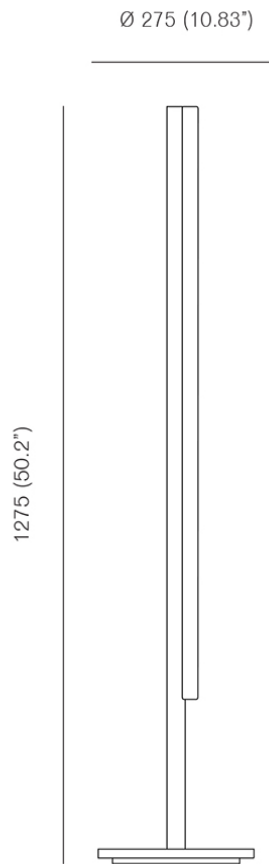

ONE WELL-KNOWN SEQUENCE ALUMINUM 01

MICHAEL ANASTASSIADES

ONE WELL-KNOWN SEQUENCE ALUMINUM 01

MICHAEL ANASTASSIADES

DESIGNER

Michael Anastassiades

ORIGIN

United Kingdom

PRODUCTION

Made to Order

DATE

2017

WEIGHT

26.5 lbs.

CERTIFICATIONS

CE.

MATERIALS/FINISHES

Black Anodized Satin Aluminum or Inox Anodised Aluminum. Black braided flex, inline switch.

DIMENSIONS

Fixture: Dia. 10.83" x H 50.2"

Cord: L 98.5"

CARE

Using white cotton gloves provided, turn off and unplug fixture before cleaning. Carefully use a lightly damp soft dust cloth and gently go over marks until clean. Dry after with a soft dust cloth. Make sure fixture is dry before switching electricity on. Remove bulb and lightly clean using a drydust cloth only on the outside of bulb. Only put bulb back on once fully dry.