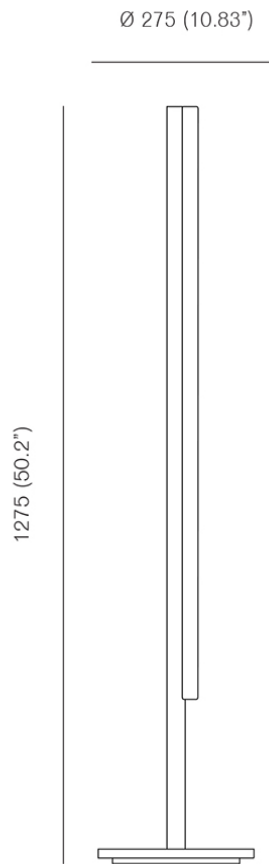

ONE WELL-KNOWN SEQUENCE ALUMINUM 01

MICHAEL ANASTASSIADES

ONE WELL-KNOWN SEQUENCE ALUMINUM 01

MICHAEL ANASTASSIADES

DESIGNER

Michael Anastassiades

ORIGIN

United Kingdom

PRODUCTION

Made to Order

DATE

2017

WEIGHT

26.5lbs

CERTIFICATIONS

CE Marking.

MATERIALS/FINISHES

Black anodized satin aluminum or Inox anodised aluminium. Black braided flex, inline switch.

DIMENSIONS

Dia 10.8" x H 50.2"

CARE

Using white cotton gloves provided, turn off and unplug fixture before cleaning. Carefully use a lightly damp soft dust cloth and gently go over marks until clean. Dry after with a soft dust cloth. Make sure fixture is dry before switching electricity on. Remove bulb and lightly clean using a drydust cloth only on the outside of bulb. Only put bulb back on once fully dry.

ILLUMINATION

120V/240V: S14s Opal LED Tube, Radium Raledina 16.5W, 1000 Lumens, 2700 Kelvin Ø 29mm. Provided with 98.5" cord set. Dimmer switch upon request.