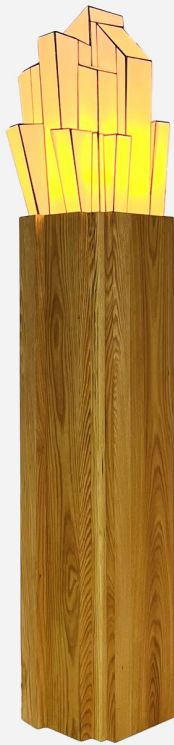

# ONTOGENY FLOOR LAMP

JASON KOHARIK