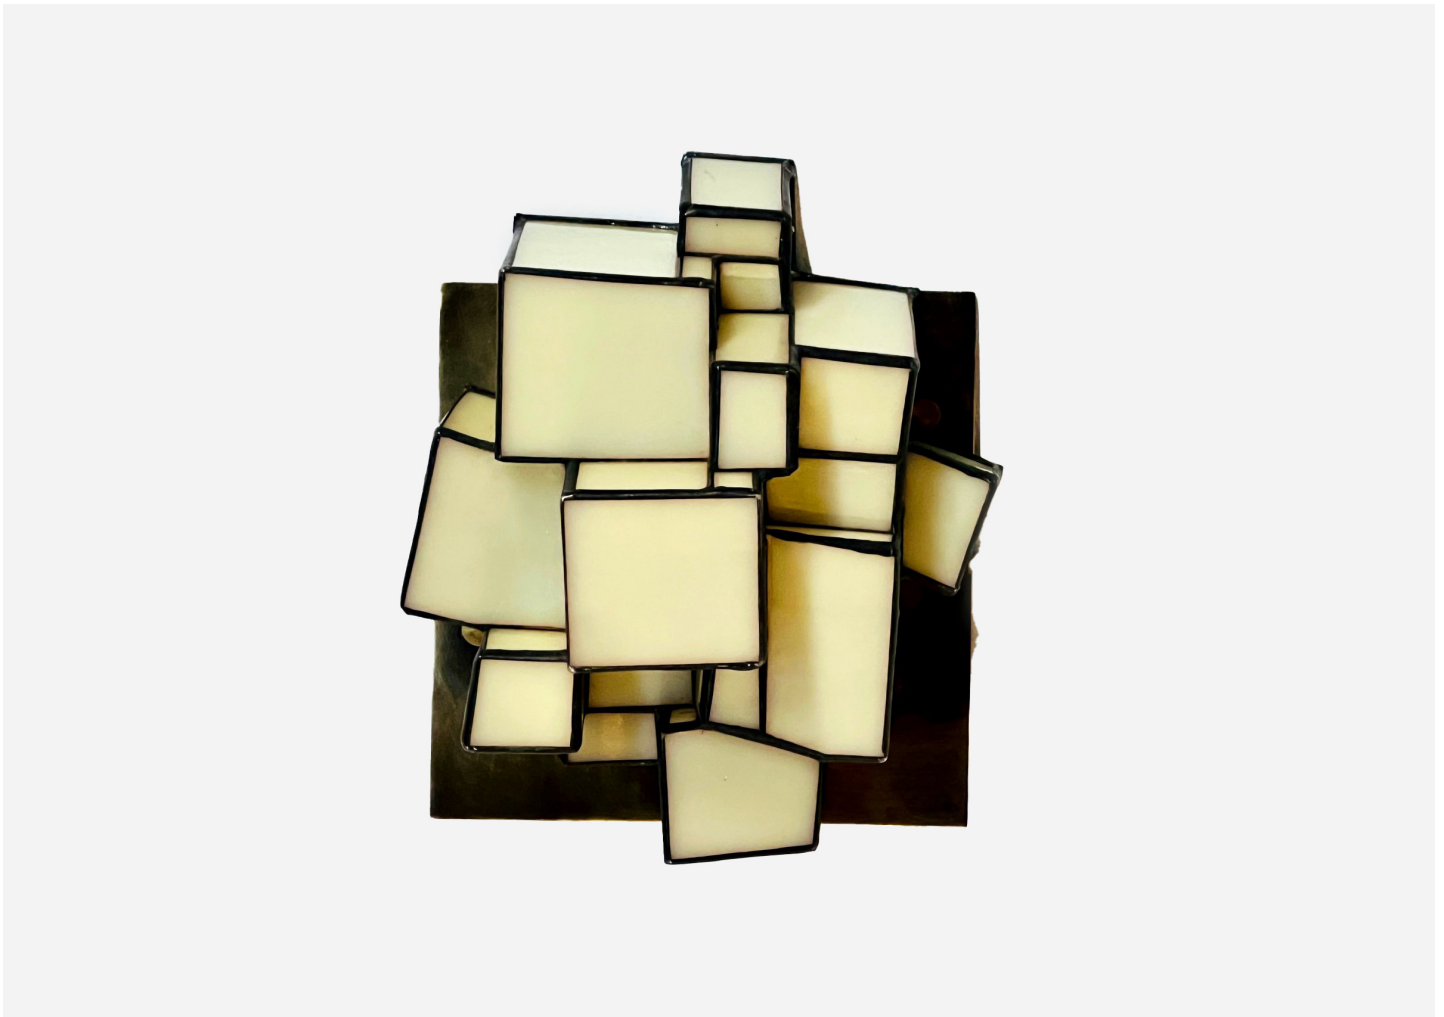

ONTOGENY SMALL SCONCE & FLUSHMOUNT

JASON KOHARIK

DESIGNER
Jason Koharik

ORIGIN
United States

PRODUCTION
Made to Order

DATE
2024

CERTIFICATIONS
UL

DISCLAIMER
Integrated dimmer switch is not included.

MATERIALS
Unlaquered Wax Finished Brass & Leaded Glass.

DIMENSIONS
L 10" x W 9" x D 6"

CUSTOMIZABLE
Various glass and metal finish options are available for an additional charge, please inquire directly for more information.

ILLUMINATION
E26 - G16.5 Globe Bulb - Dimmable.

BACKPLATE
L 8" x W 8"