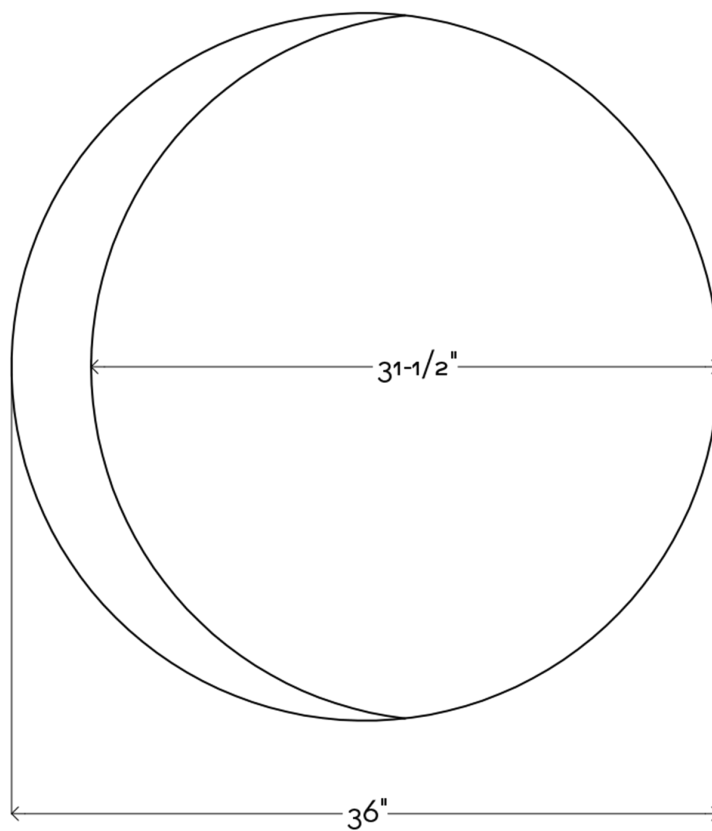

ORCA MIRROR

BOWER STUDIOS

ORCA MIRROR

BOWER STUDIOS

MANUFACTURER
Bower Studios

ORIGIN
United States

PRODUCTION
Made to Order

WEIGHT
43lbs

MATERIALS
Black/clear, bronze/clear or peach/clear mirror. Steam bent walnut or white oak frame. Mounting hardware is included.

DIMENSIONS
W 36" x D 1" x H 36"

CUSTOMIZABLE
Size, mirror tint and frame finish are customizable.