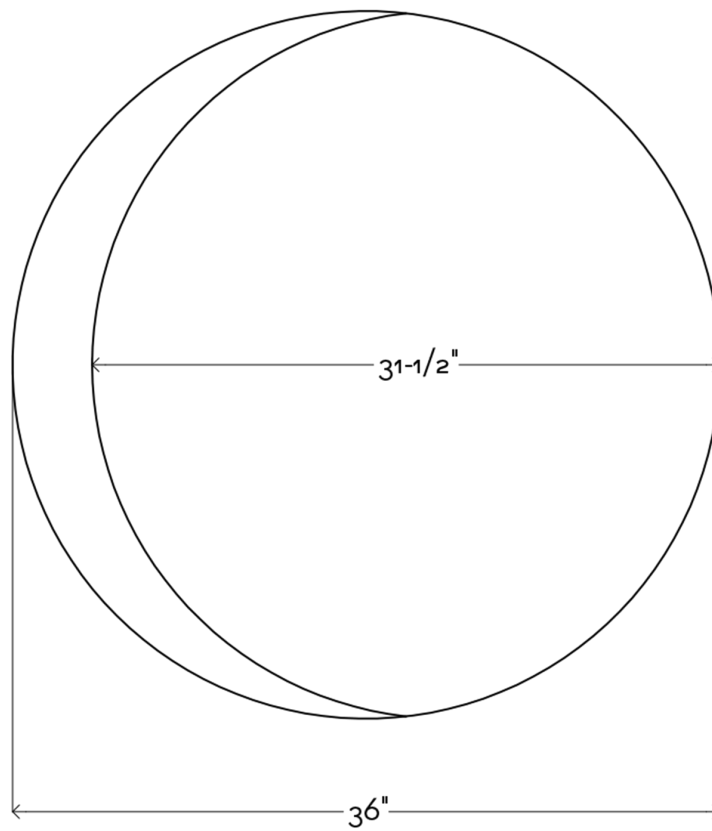

ORCA MIRROR

BOWER STUDIOS

ORCA MIRROR

BOWER STUDIOS

MANUFACTURER
Bower Studios

ORIGIN
United States

PRODUCTION
Made to Order

WEIGHT
43lbs

DISCLAIMER
This mirror must be hung with the included mounting hardware, not leaned against the wall.

MATERIALS
Mirror and steam bent walnut or white oak frame.

DIMENSIONS
Dia. 36" x D 1"