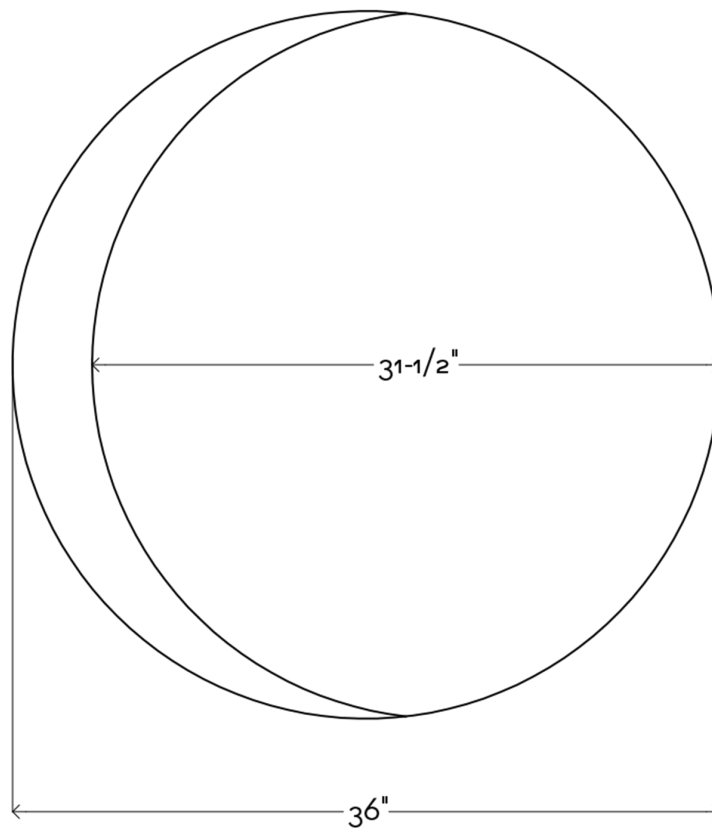

# ORCA MIRROR

BOWER STUDIOS

MANUFACTURER  
Bower Studios

ORIGIN  
United States

PRODUCTION  
Made to Order

WEIGHT  
43lbs

DISCLAIMER  
This mirror must be hung with the included mounting hardware, not leaned against the wall.

MATERIALS  
Mirror and steam bent walnut or white oak frame.

DIMENSIONS  
Dia. 36" x D 1"