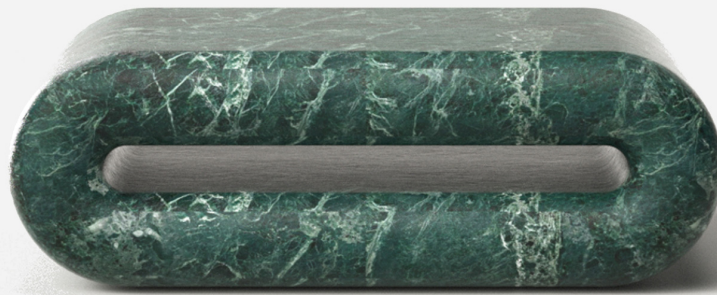

ORION COFFEE TABLE

ARTHUR VALLIN

DESIGNER
Arthur Vallin

ORIGIN
Portugal / Italy

PRODUCTION
Made to Order

DATE
2024

MATERIALS
Verde Alpi.

DIMENSIONS
W 47.25" x D 35" x H 15.75"