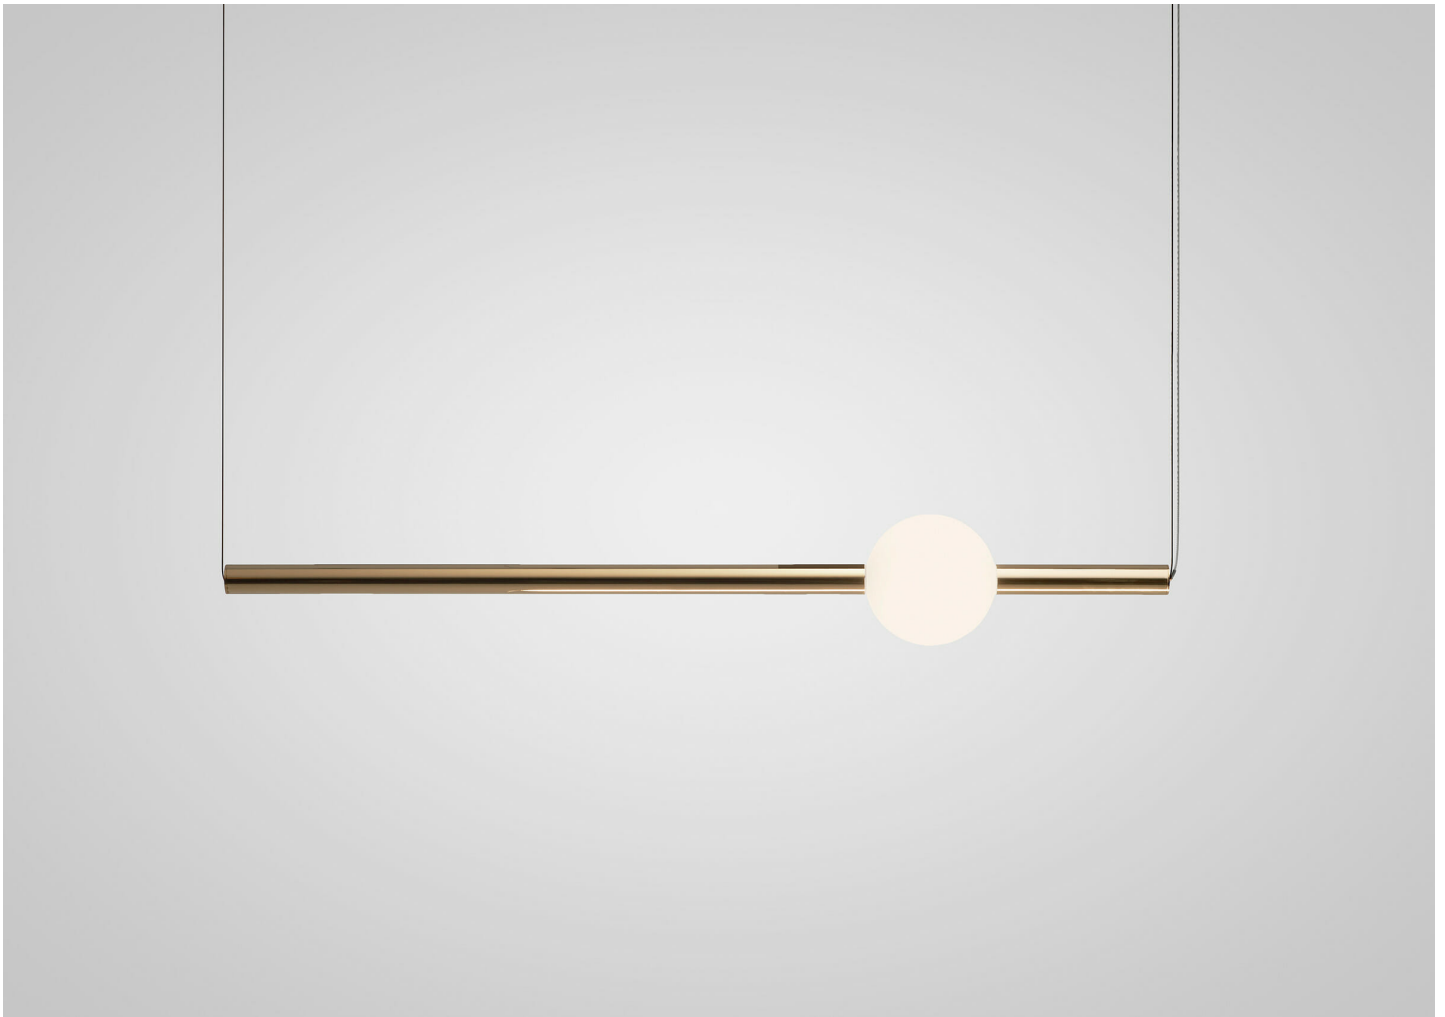

ORION GLOBE LIGHT

LEE BROOM

MANUFACTURER

Lee Broom

ORIGIN

United Kingdom

PRODUCTION

Made to Order

MATERIALS

Opal Glass, Steel tube.

DIMENSIONS

Canopy: Dia. 1.6" x H .6"

Fixture: L 34.8" x W 5.1"

Overall Height: Adjustable up to 123.8"

ILLUMINATION

7.6W, 2700k, 377 lumen, 24VDC, CRI 85.

SUSPENSION

A 118" site-adjustable cord is included with purchase.