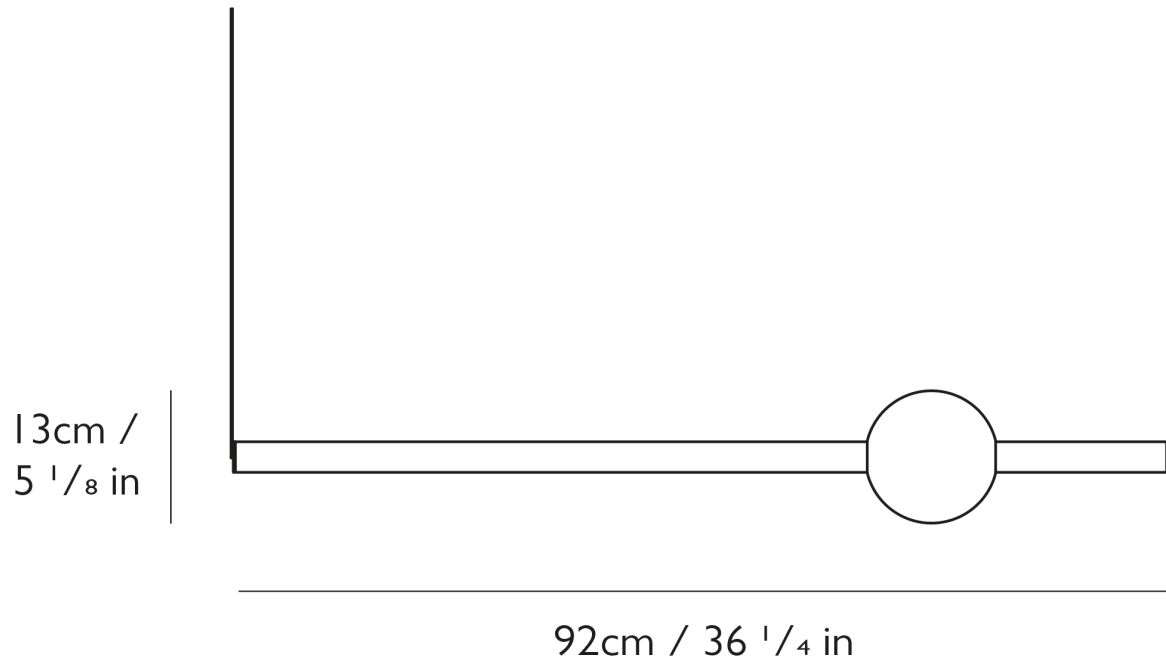

ORION GLOBE LIGHT

LEE BROOM

DESIGNER

Lee Broom

ORIGIN

United Kingdom

PRODUCTION

Made to Order

MATERIALS/FINISHES

Opal acrylic and steel with Polished Gold finish.

DIMENSIONS

H 5.1" x W 36.25"

CARE

Please allow for 4.25" x 1.625" x .875" in ceiling cavity to fit transformer.

ILLUMINATION

Globe Light: 6.4 Watts, 2700 Kelvin, 377 Lumens, supplied with separate transformer.

Voltage: 220-240V or 110-130V

SUSPENSION

118" adjustable cable with clear outer and tensile wires.