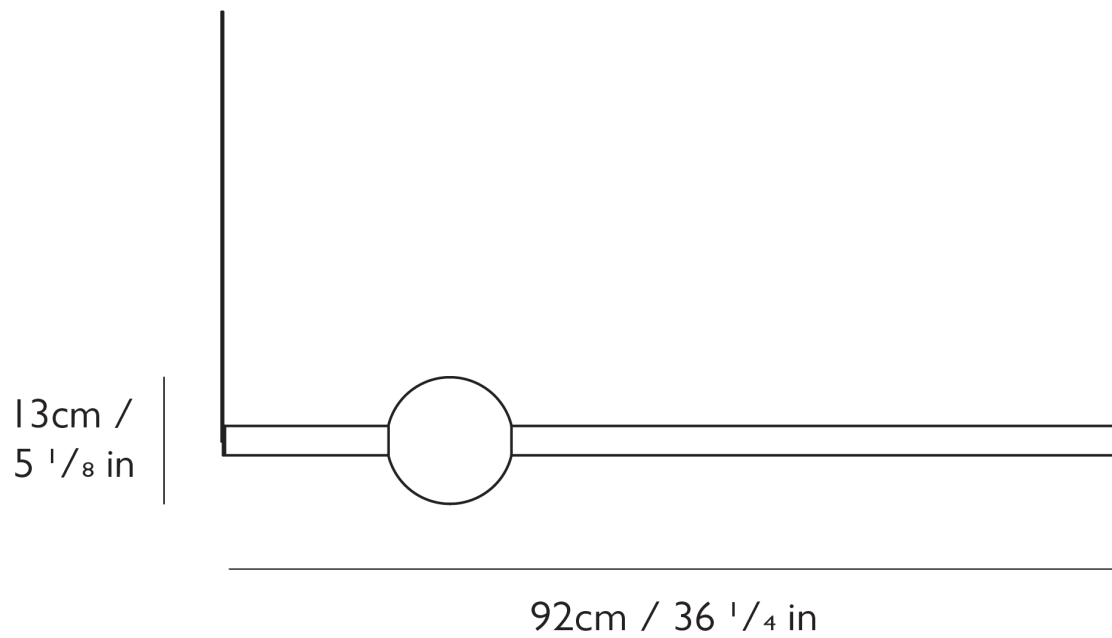

ORION TUBE LIGHT

LEE BROOM

ORION TUBE LIGHT

LEE BROOM

DESIGNER

Lee Broom

ORIGIN

United Kingdom

PRODUCTION

Made to Order

MATERIALS/FINISHES

Opal acrylic and steel with Polished Gold finish.

DIMENSIONS

H 5.1" x W 36.25"

ILLUMINATION

Tube Light: 14.9 Watts, 2700 Kelvin, 1069 Lumens, supplied with separate transformer.

Voltage: 220-240V or 110-130V

SUSPENSION

118" adjustable cable with clear outer and tensile wires.