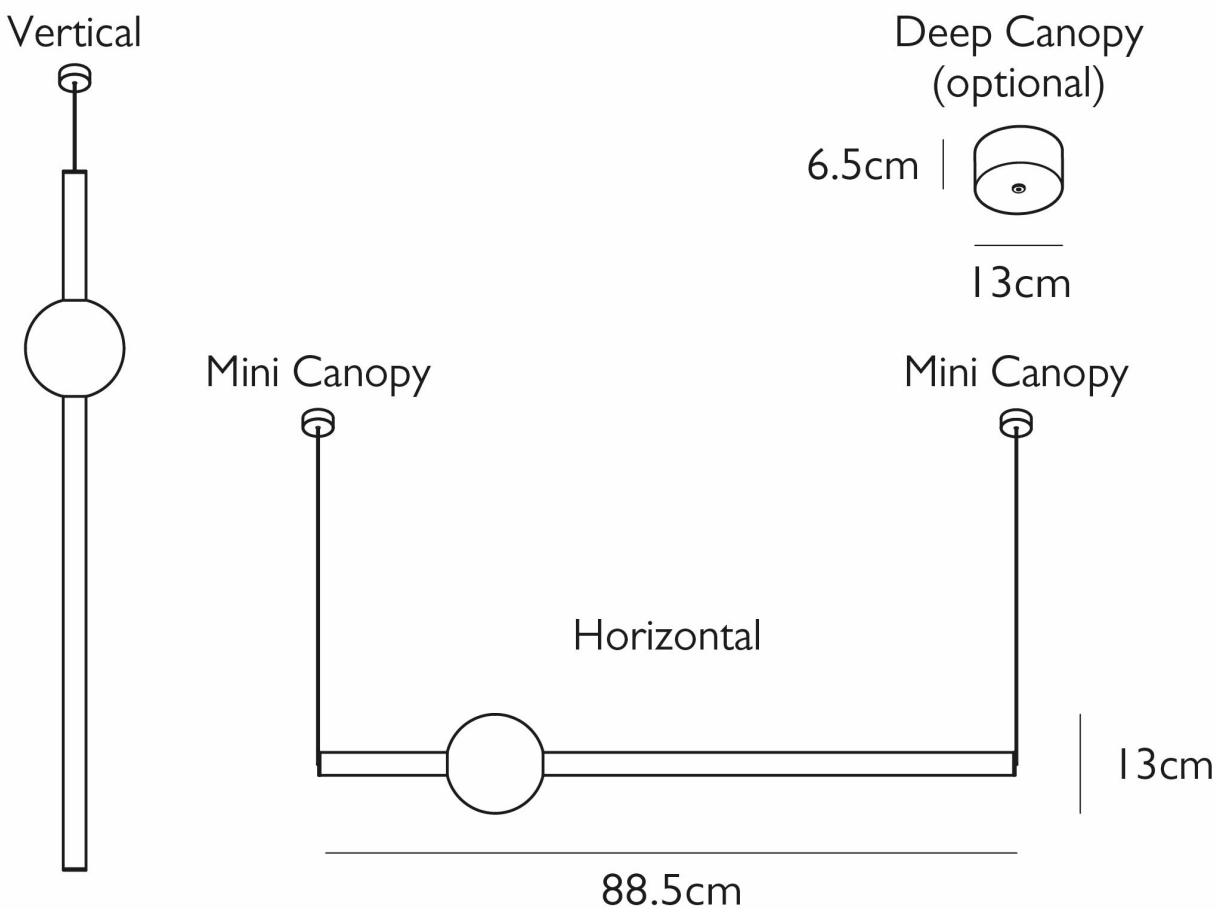

ORION TUBE LIGHT

ORION TUBE LIGHT

ORIGIN
United Kingdom

PRODUCTION
Made to Order

DATE
2018

WEIGHT
3.8 lbs.

CERTIFICATIONS
CE, CB.

MATERIALS/FINISHES
Opal acrylic and steel, available in Polished Gold or Polished Gunmetal finish.

DIMENSIONS
Canopy: Dia. 1.6" x H .6"
Fixture: L 34.8" x W 5.1"
Overall Height: Adjustable up to 123.8"

ILLUMINATION
220-240V: 1x 6.2W LED bulbs supplied, 377lm, 2700K, CRI 85, 24VDC, dimmable.

SUSPENSION
A 118" site-adjustable cord is included with purchase.