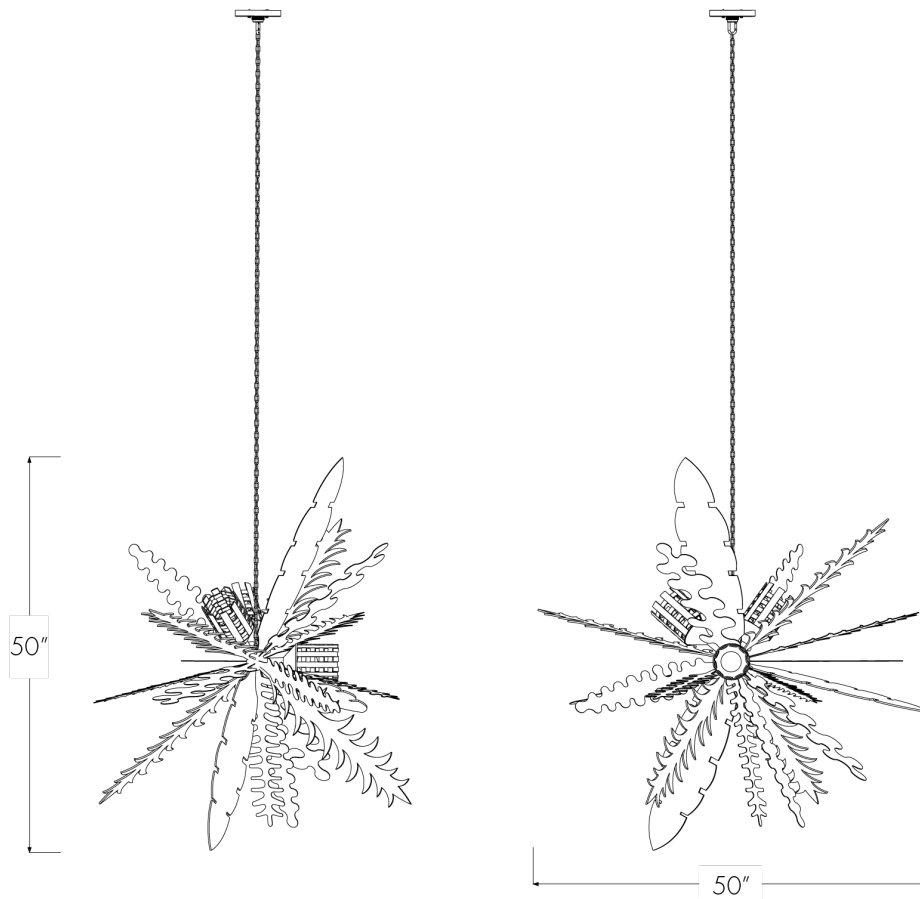

ORO TROPICAL CHANDELIER

CHRIS WOLSTON

ORO TROPICAL CHANDELIER

CHRIS WOLSTON

DESIGNER

Chris Wolston

ORIGIN

Colombia

MATERIALS

Cast aluminum, anodized aluminum, stainless steel chain and fabric cord.

DIMENSIONS

Dia. 50" x H 50"

ILLUMINATION

120 Incandescent Illumination, E26 socket, 6 x 25 Watt G-25 globe, Max 60W.

SUSPENSION

Custom drop length.

CANOPY

Dia. 5"