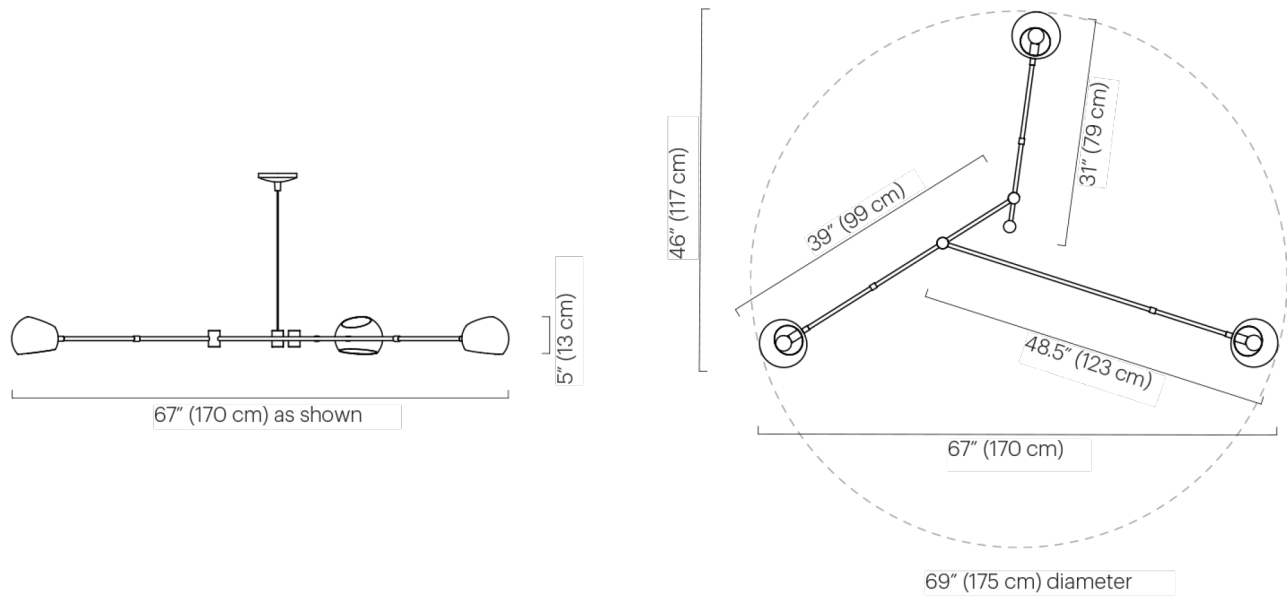

OSEO NO. 427

DAVID WEEKS

DESIGNER

David Weeks

ORIGIN

Made in the United States.

PRODUCTION

Made to Order

WEIGHT

10lbs

MATERIALS/FINISHES

Powder coated steel shades, powder coated steel frame, powder coated steel ceiling mount, stainless steel cable drop, plated steel and brass hardware. Black Satin (ivory satin interior), Grey Gloss (grey gloss interior), Ivory Satin (ivory satin interior) shade. Custom colors available upon request. Polished Nickel and Brushed Brass finish.

DIMENSIONS

Fixture diameter: 69", Fixture height: 5"

Ceiling mount diameter: 5"

Arm lengths: 48.5" / 39" / 31"

Minimum overall height: 7"

Shade: Dia. 6" x H 5.5"

CARE

Additional weight support recommended for junction box installation. Indoor use and dry locations only.

ILLUMINATION

120V: (3) G16.5 globe bulb, candelabra base, 60W max.

220-240V: (3) E14 base golf ball, 60W max.

Bulbs not included. Halogen bulbs not recommended.

180 max wattage.