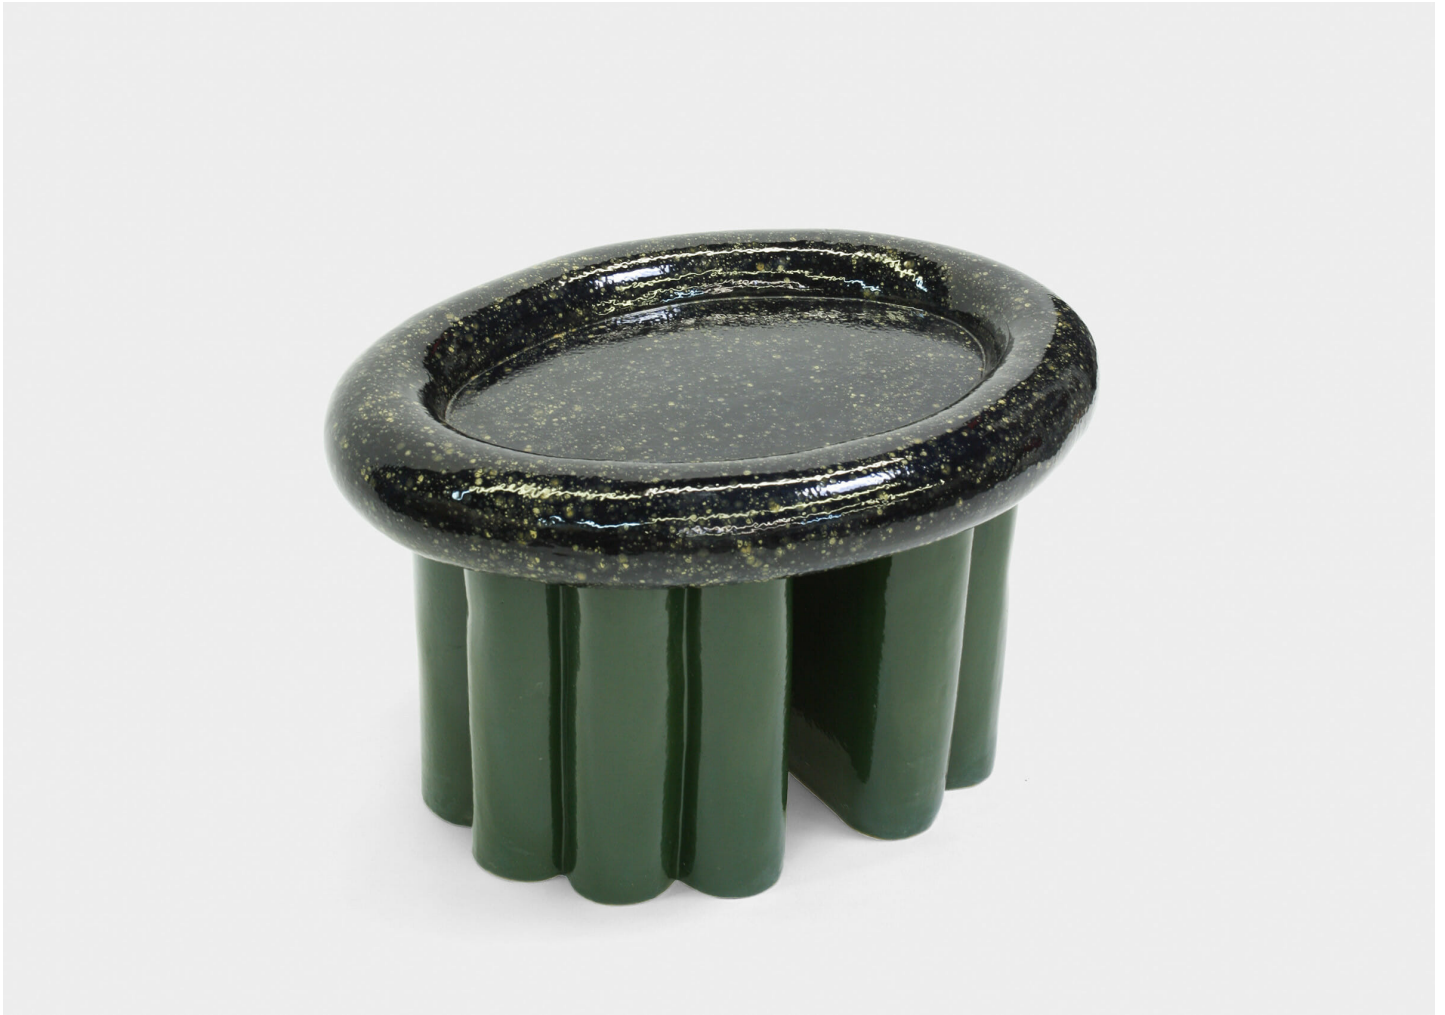

OVAL SPACE COFFEE TABLE 1

BARI ZIPERSTEIN

DESIGNER
Bari Ziperstein

ORIGIN
United States

PRODUCTION
One of a Kind

DATE
2019

MATERIALS
Stoneware & Glaze.

DIMENSIONS
L 26" x W 21" x H 18"