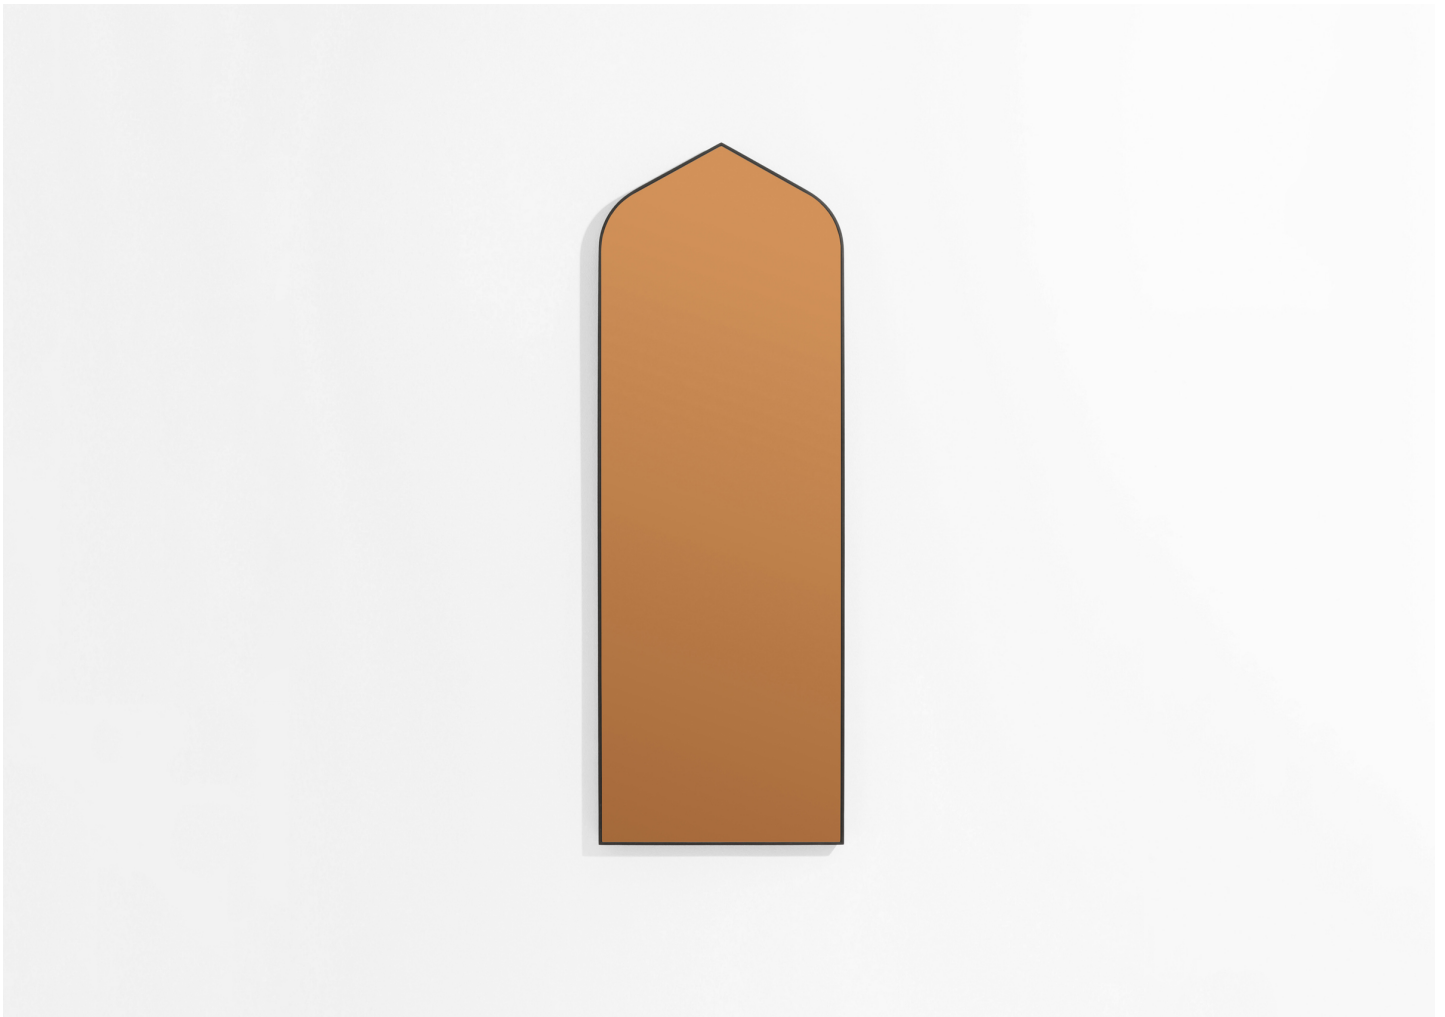

# PALACE MIRROR

BOWER STUDIOS

MANUFACTURER  
**Bower Studios**

ORIGIN  
**United States**

PRODUCTION  
**Made to Order**

DATE  
**2022**

WEIGHT  
**25 lbs.**

DISCLAIMER  
This mirror must be hung with the included mounting hardware, not leaned against the wall.

MATERIALS  
Mirror. Steam-bent Walnut or White Oak frame.

DIMENSIONS  
W 16" x D 1.25" x H 46"