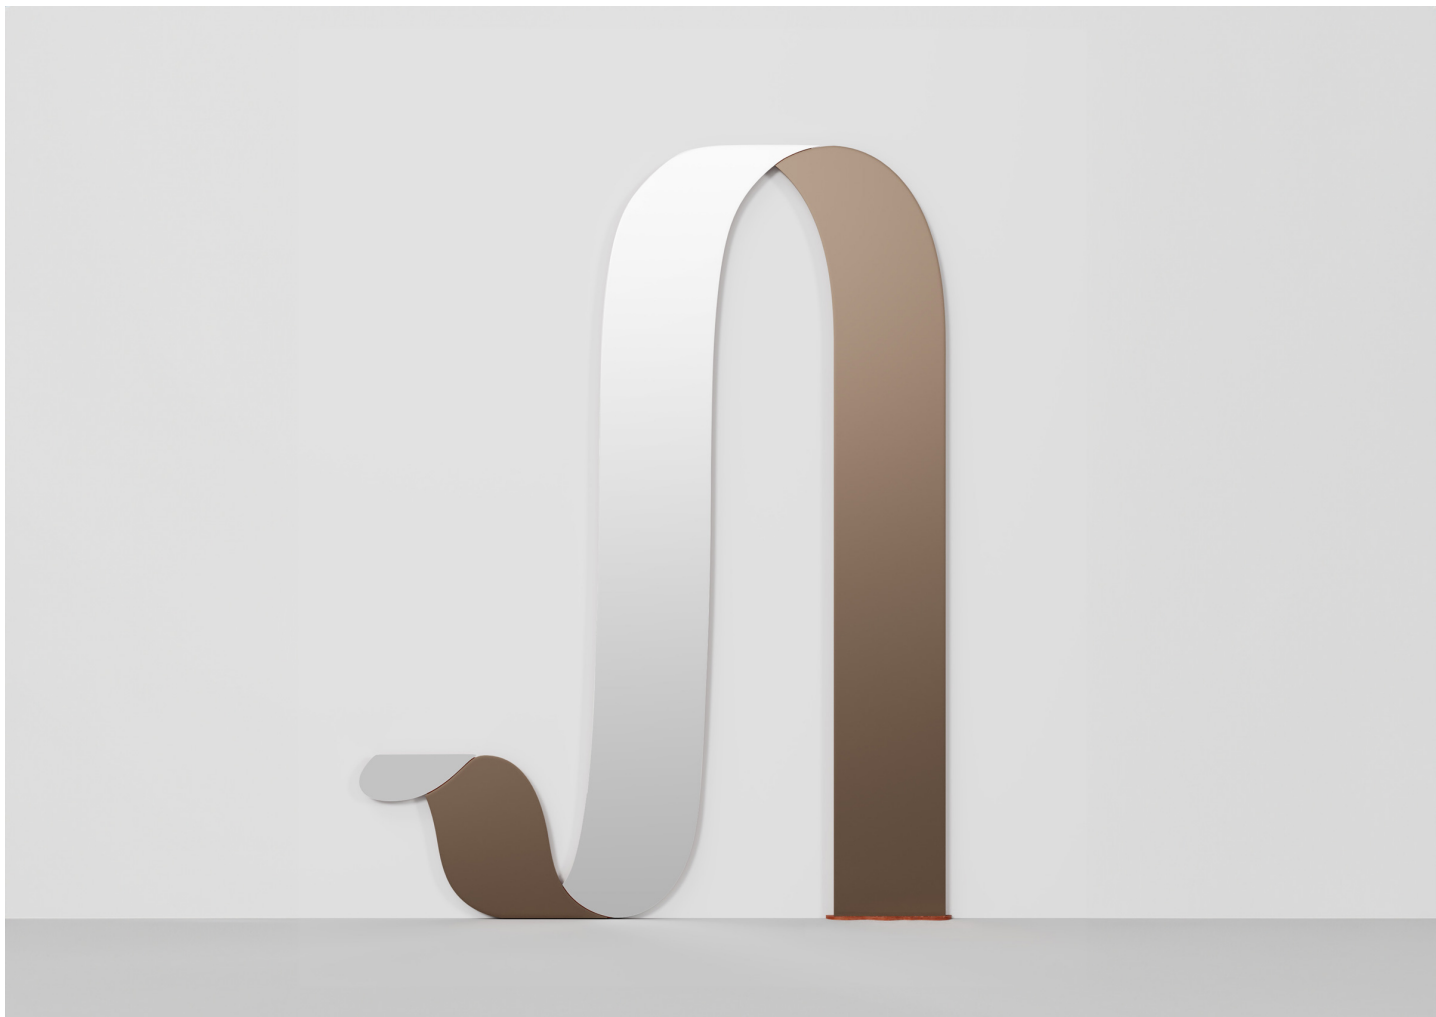

PALM MIRROR 4

BOWER STUDIOS

MANUFACTURER
Bower Studios

ORIGIN
United States

PRODUCTION
Made to Order

DATE
2025

DISCLAIMER
This mirror must be hung with the included mounting hardware, not leaned against the wall. If there is a baseboard, Bower recommends trimming / removing the baseboard where it interferes with the mirror.

MATERIALS
Acid-etched Mirror in Bronze or Smoke. Wood Frame available in Mahogany, Walnut, or Blackened Oak.

DIMENSIONS
W 63" x D 1.25" x H 83"