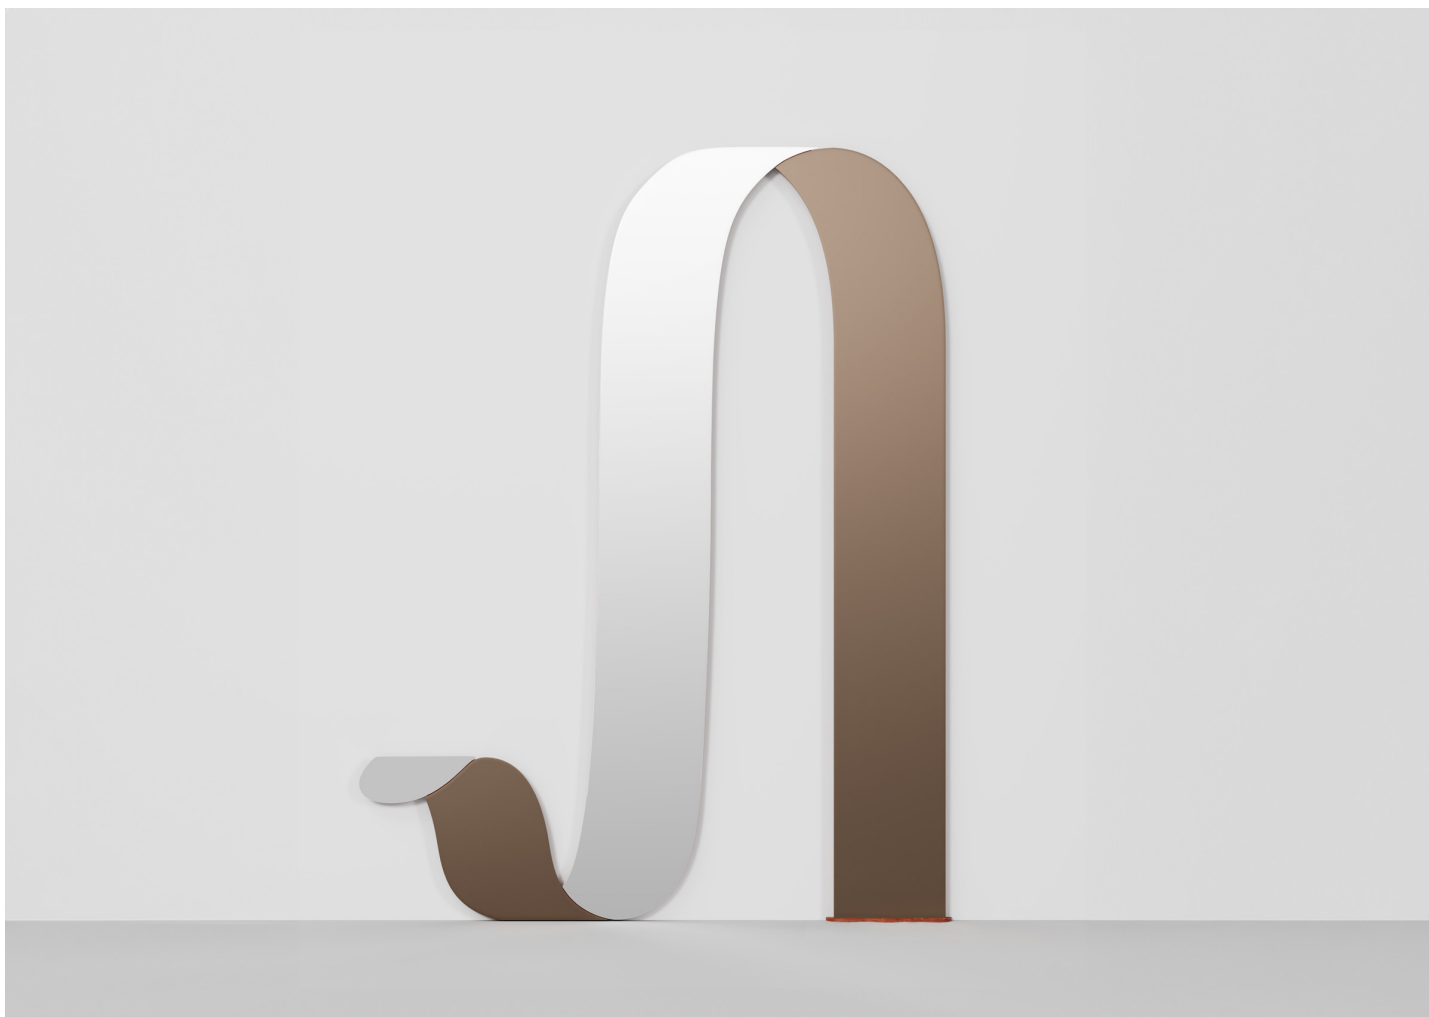

PALM MIRROR 4 – MAHOGANY + ACID-ETCHED BRONZE/CLEAR

BOWER STUDIOS

MANUFACTURER
Bower Studios

ORIGIN
United States

PRODUCTION
Made to Order

DATE
2025

DISCLAIMER
This mirror must be hung with the included mounting hardware, not leaned against the wall. If there is a baseboard, Bower recommends trimming / removing the baseboard where it interferes with the mirror.

MATERIALS
Mahogany / Clear Mirror & Acid-Etched Clear Mirror.

DIMENSIONS
W 63" x H 83"