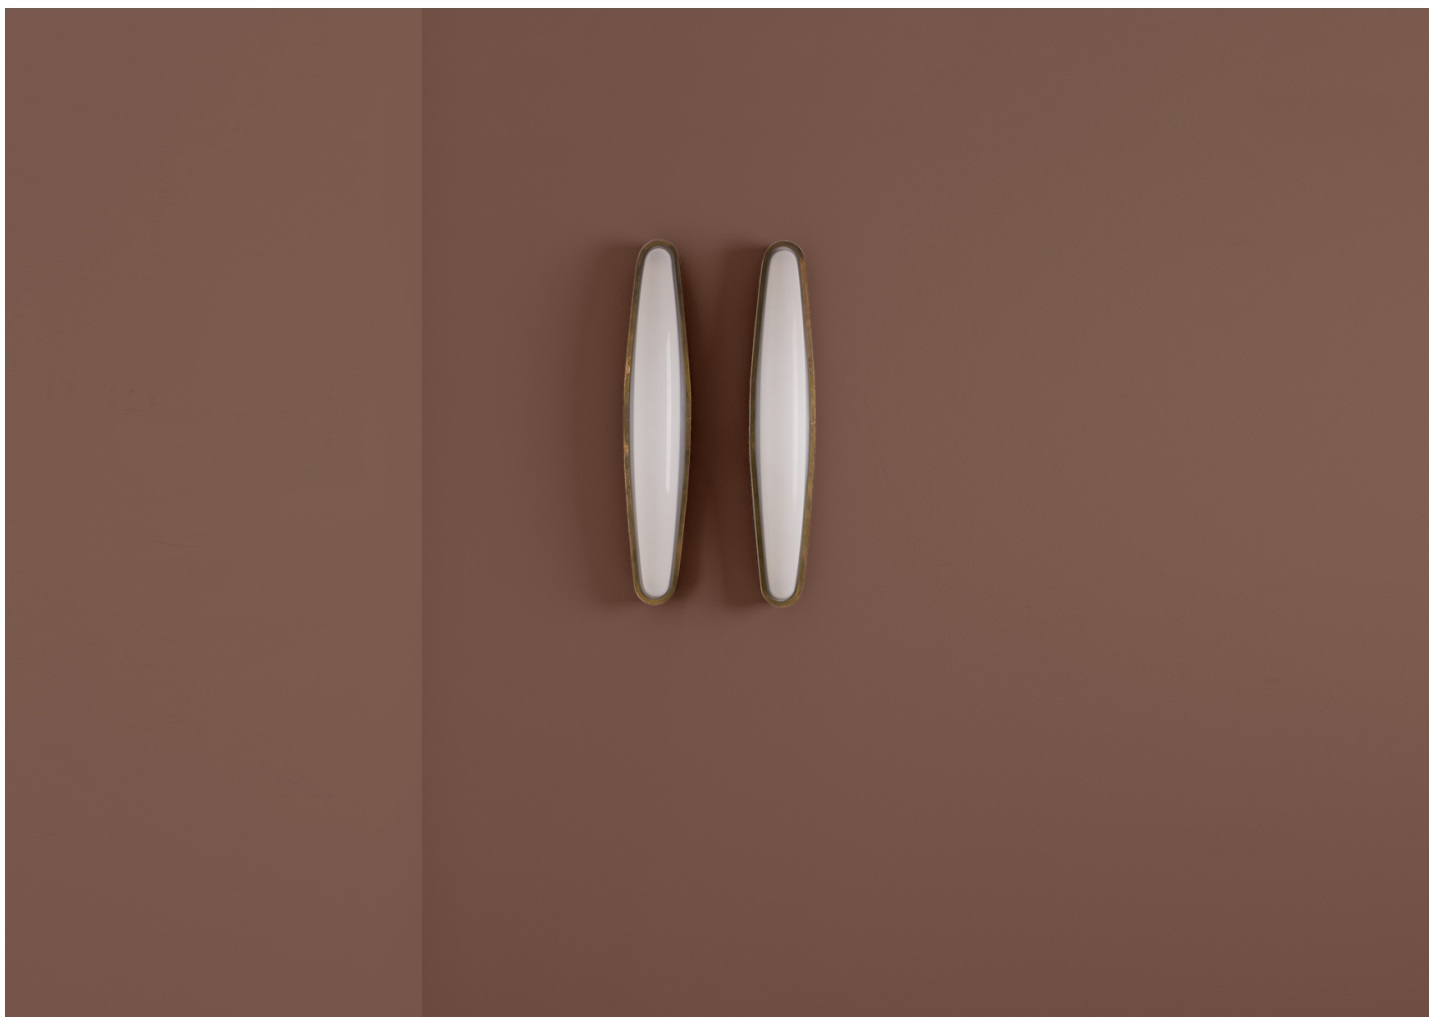

# PAMPLONA

DIMOREMILANO

DESIGNER  
Dimoremilano

ORIGIN  
Italy

PRODUCTION  
Made to Order

DATE  
2015

WEIGHT  
8 lbs.

#### MATERIALS

Sconces in oxidised brass and matte black painted metal. Diffusor in opal perspex. Also available as an outdoor fixture, please inquire directly for more information.

#### DIMENSIONS

W 4.75" x D 5.2" x H 27.6"

#### ILLUMINATION

Strip-LED, 10W, dimmable (only for internal use), not dimmable IP 65 (only for external use).