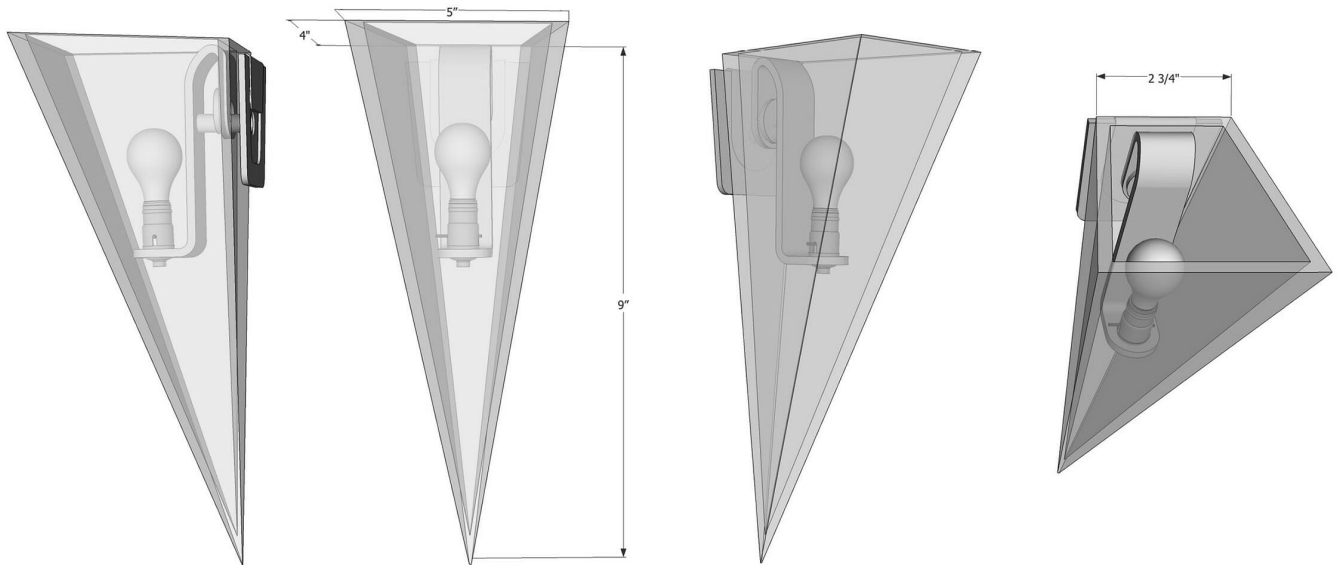

PAVILLION SCONCE

BIANCO LIGHT + SPACE

PAVILLION SCONCE

BIANCO LIGHT + SPACE

side view

elevation

3/4 view

partial birds eye view

MANUFACTURER

Bianco Light + Space

ORIGIN

United States

PRODUCTION

Made to Order

WEIGHT

1.5 lb

MATERIALS

Brushed brass and glass. Please inquire for custom glass colors.

DIMENSIONS

W 5" x D 4" x H 9"

ILLUMINATION

120V: Candelabra socket. 1 x 25 watt.