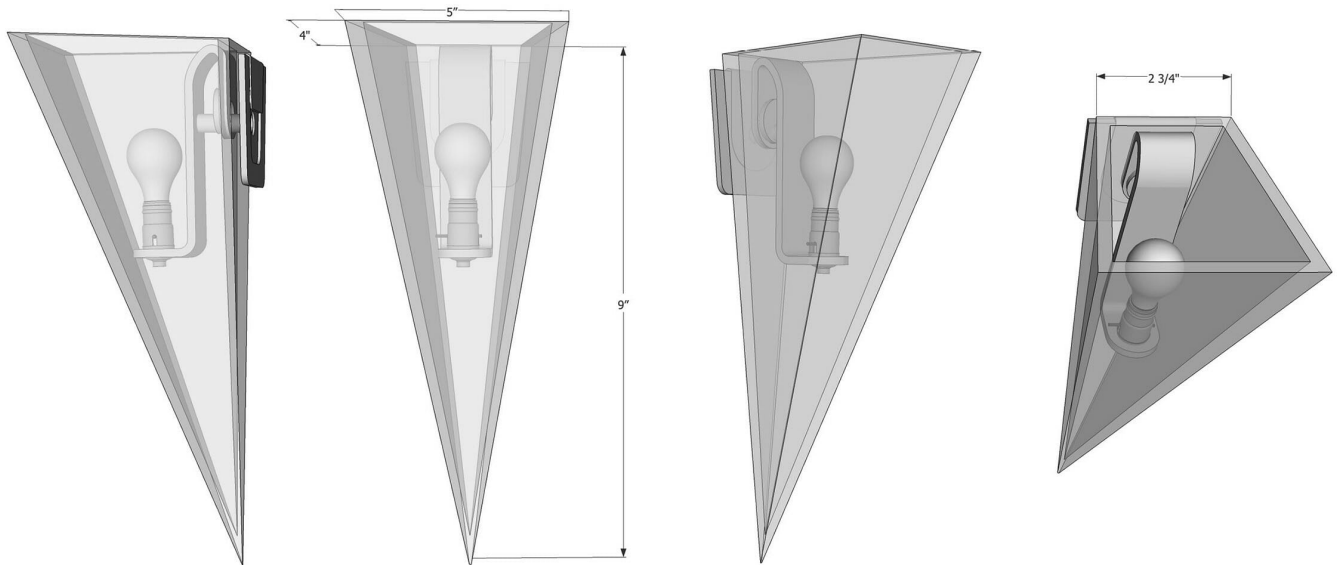

PAVILLION SCONCE

BIANCO LIGHT + SPACE

PAVILLION SCONCE

BIANCO LIGHT + SPACE

side view

elevation

3/4 view

partial birds eye view

DESIGNER

Bianco Light + Space

ORIGIN

United States

PRODUCTION

Made to Order

WEIGHT

1.5 lb

MATERIALS

Brushed brass and glass.

DIMENSIONS

W 5" x D 4" x H 9"

ILLUMINATION

120V: Candelabra socket. 1 x 25 watt.