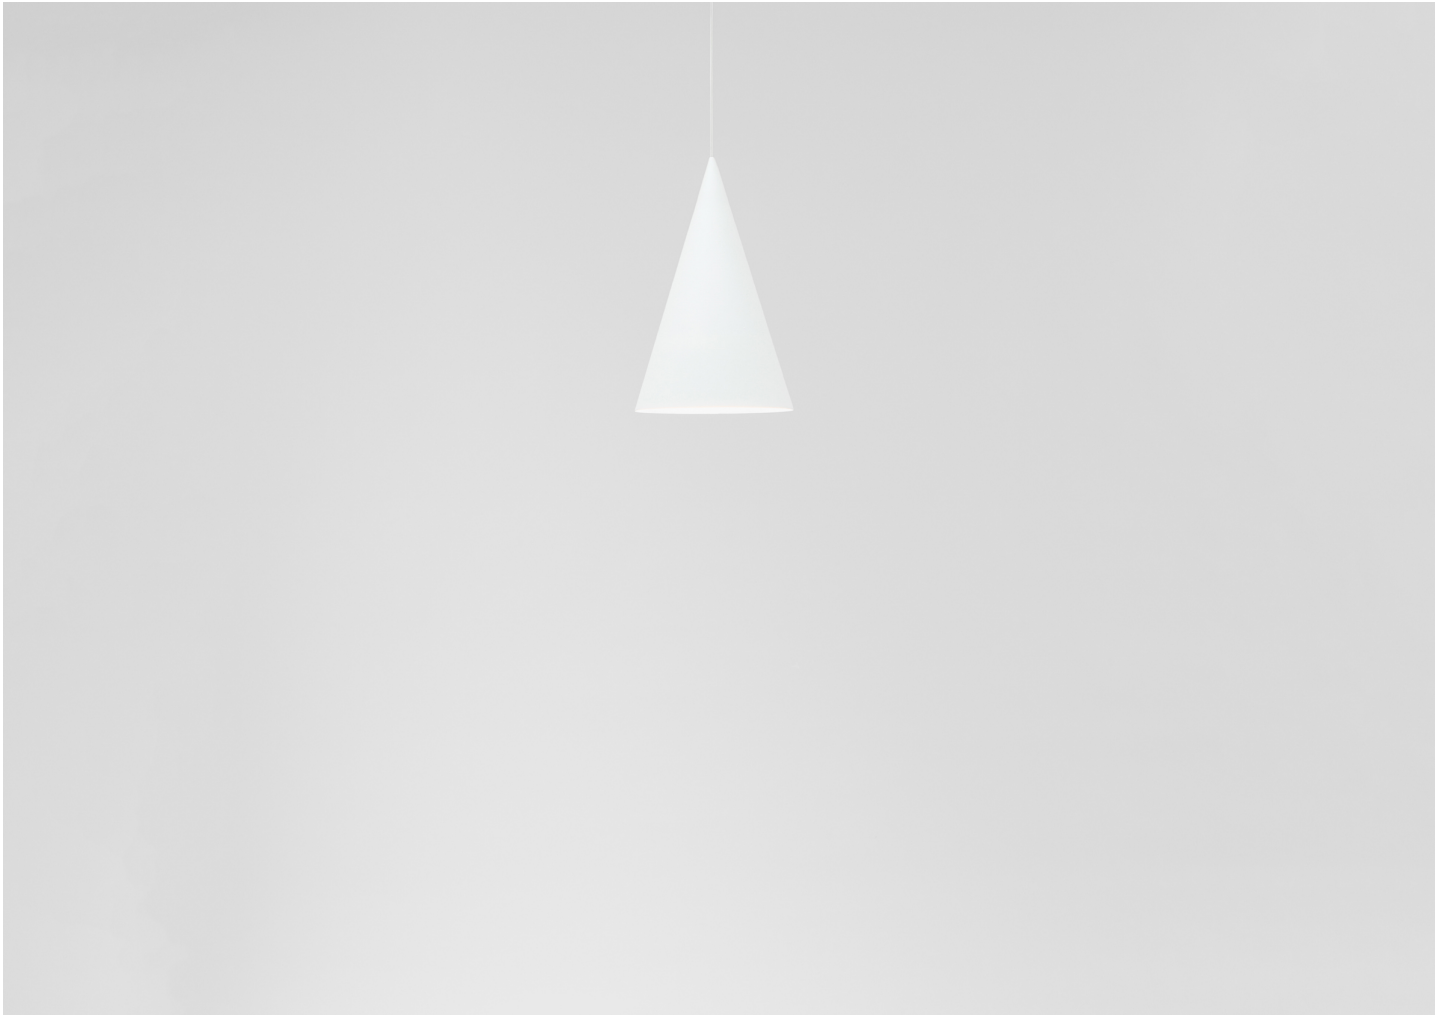

PEAKS DOWN

MICHAEL ANASTASSIADES

DESIGNER
Michael Anastassiades

ORIGIN
United Kingdom

PRODUCTION
Made to Order

DATE
2023

WEIGHT
4.4 lbs.

CERTIFICATIONS
CE.

MATERIALS
White Powder Coated Aluminium.

DIMENSIONS
Fixture: Dia 7" x H 11.42"
Canopy: H 11.41"

CARE
Before cleaning, fixtures must be turned off and unplugged from electricity. When cleaning, use the gloves provided and a light dust cloth to clean the outside of the fixture.