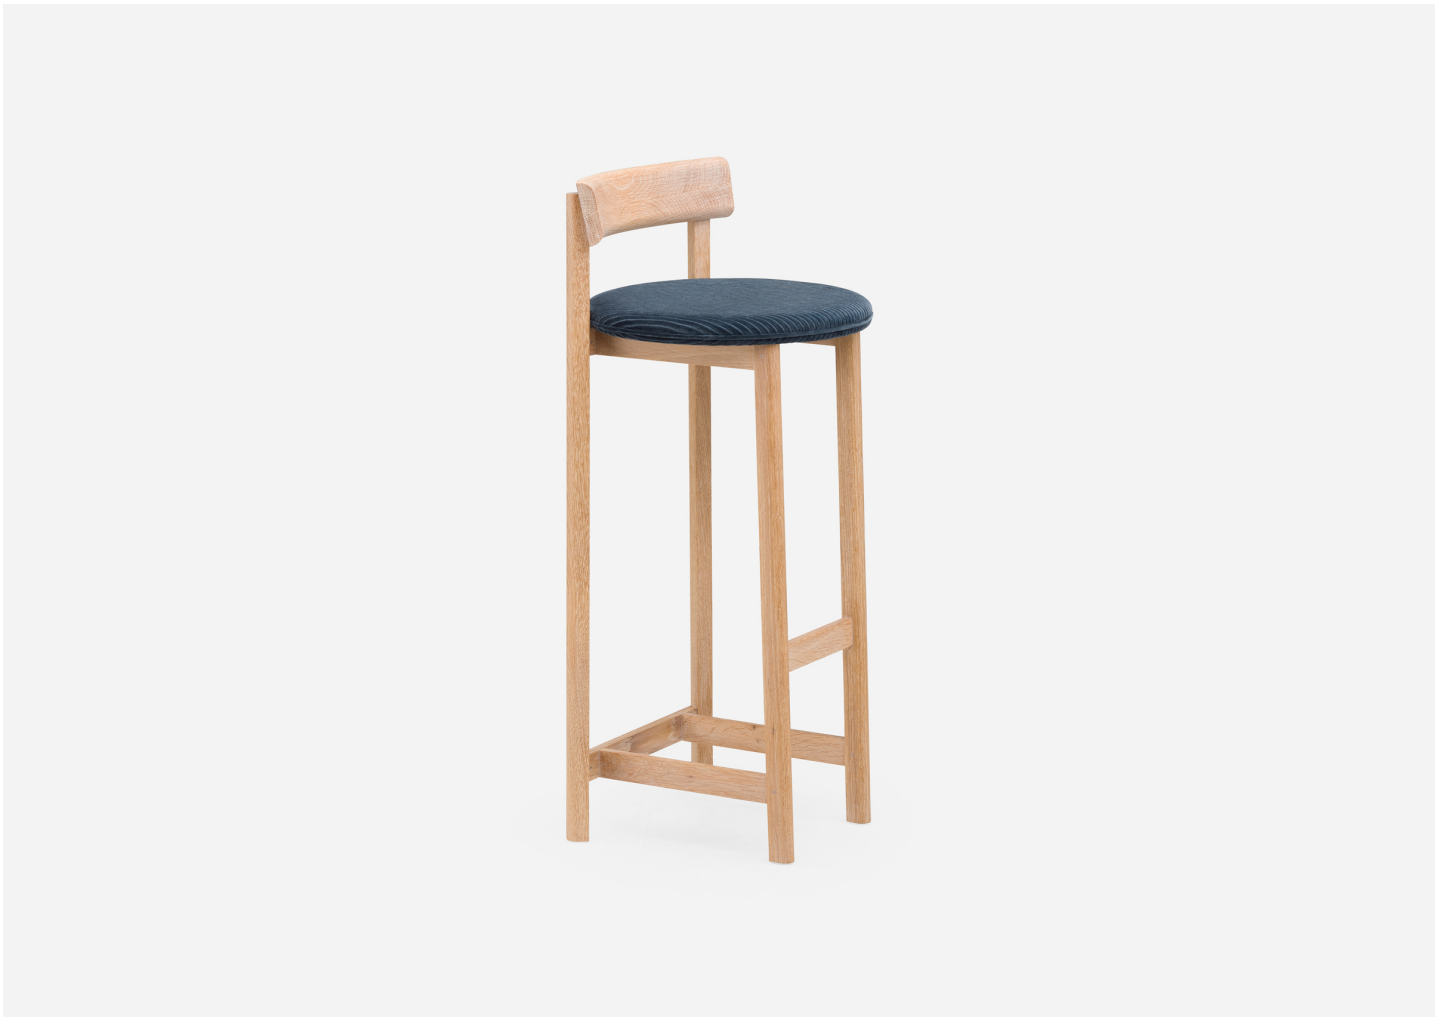

PETIT BREAKFAST BAR STOOL

NERI & HU FOR DE LA ESPADA

DESIGNER
Neri & Hu

MANUFACTURER
De La Espada

ORIGIN
Portugal

PRODUCTION
Made to Order

DATE
2021

UPHOLSTERY REQUIREMENTS
Subject to approval by De La Espada.

MATERIALS
Available in Ash, Oak, or Walnut in a range of finish options, and a range of fabric or leather options.

DIMENSIONS
W 15.8" x D 15.8" x H 33"
Seat Height: 25.6"