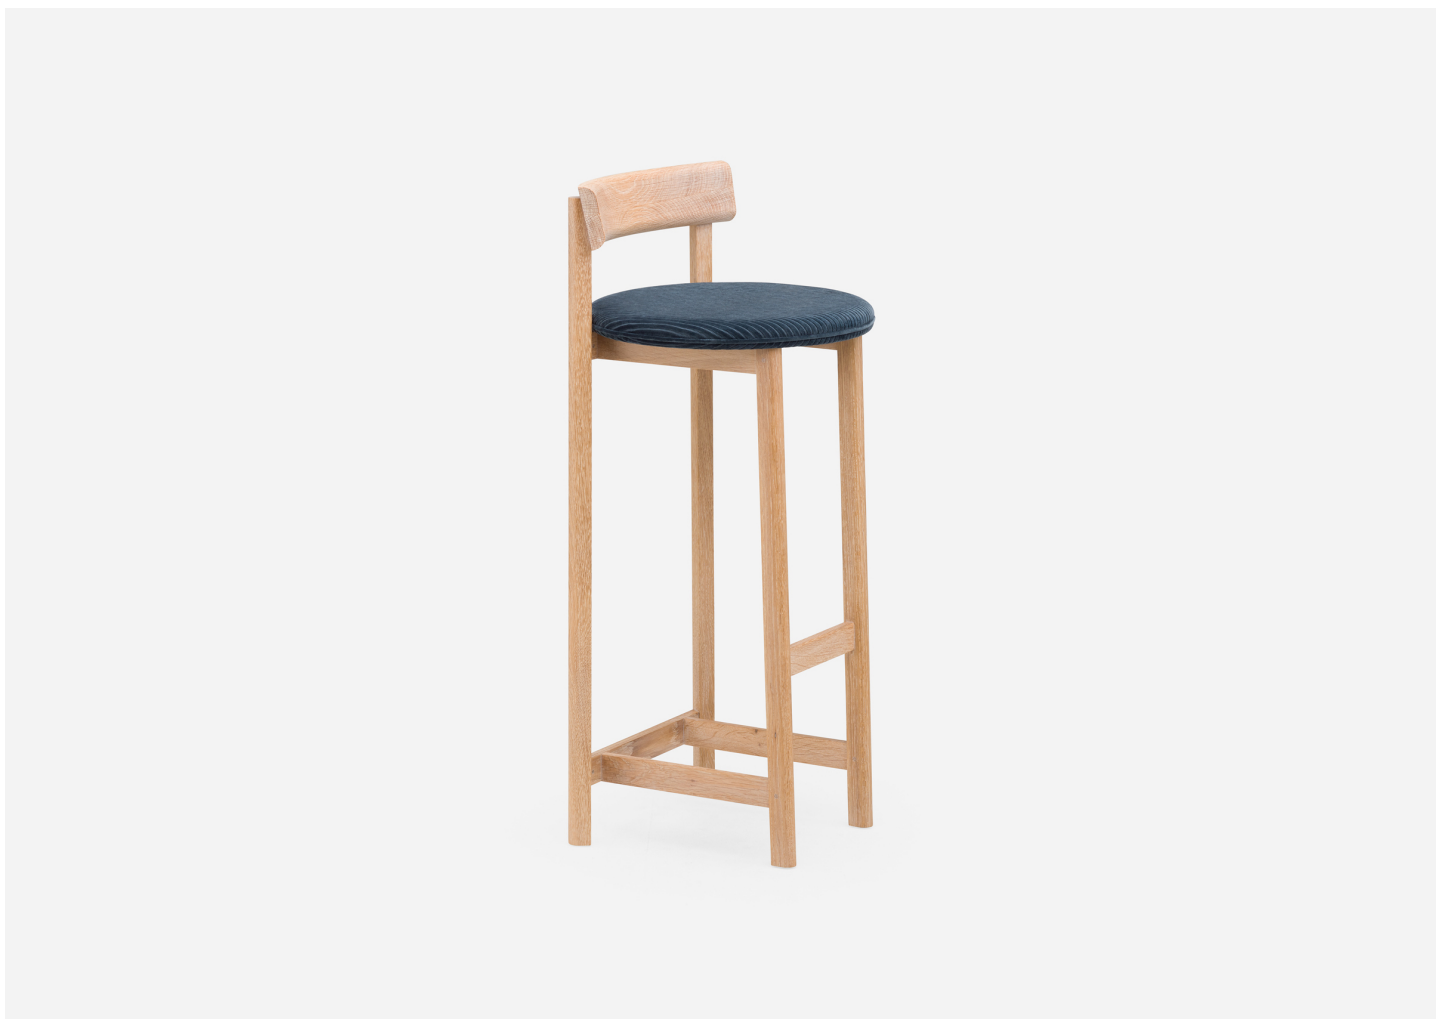

PETIT BREAKFAST BAR STOOL

NERI & HU FOR DE LA ESPADA

DESIGNER
Neri & Hu

MANUFACTURER
De La Espada

ORIGIN
Portugal

PRODUCTION
Made to Order

DATE
2021

UPHOLSTERY REQUIREMENTS
Subject to approval by De La Espada.

MATERIALS
Available in Ash, Oak, or Walnut in a range of finish options, and a range of fabric or leather options.

DIMENSIONS
W 15.75" x D 15.75" x H 33"
Seat Height: 25.7"