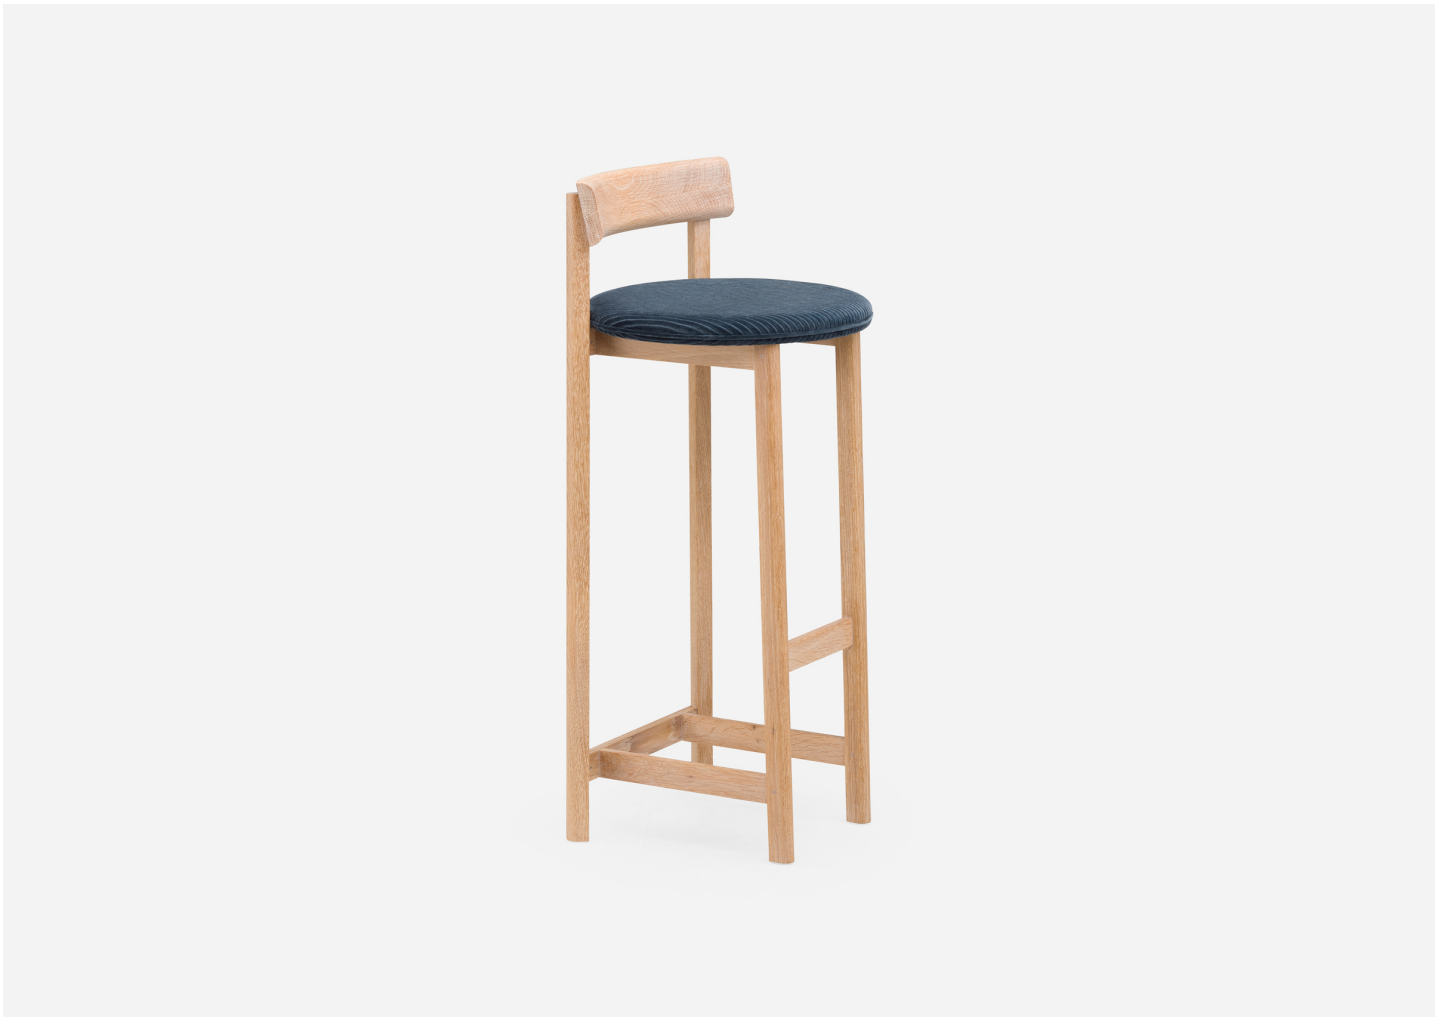

# PETIT BREAKFAST BAR STOOL

NERI & HU FOR DE LA ESPADA

DESIGNER  
Neri & Hu

MANUFACTURER  
De La Espada

ORIGIN  
Portugal

PRODUCTION  
Made to Order

DATE  
2021

UPHOLSTERY REQUIREMENTS  
Subject to approval by De La Espada.

MATERIALS  
Available in Ash, Oak, or Walnut in a range of finish options, and a range of fabric or leather options.

DIMENSIONS  
W 15.8" x D 15.8" x H 33"  
Seat Height: 25.6"