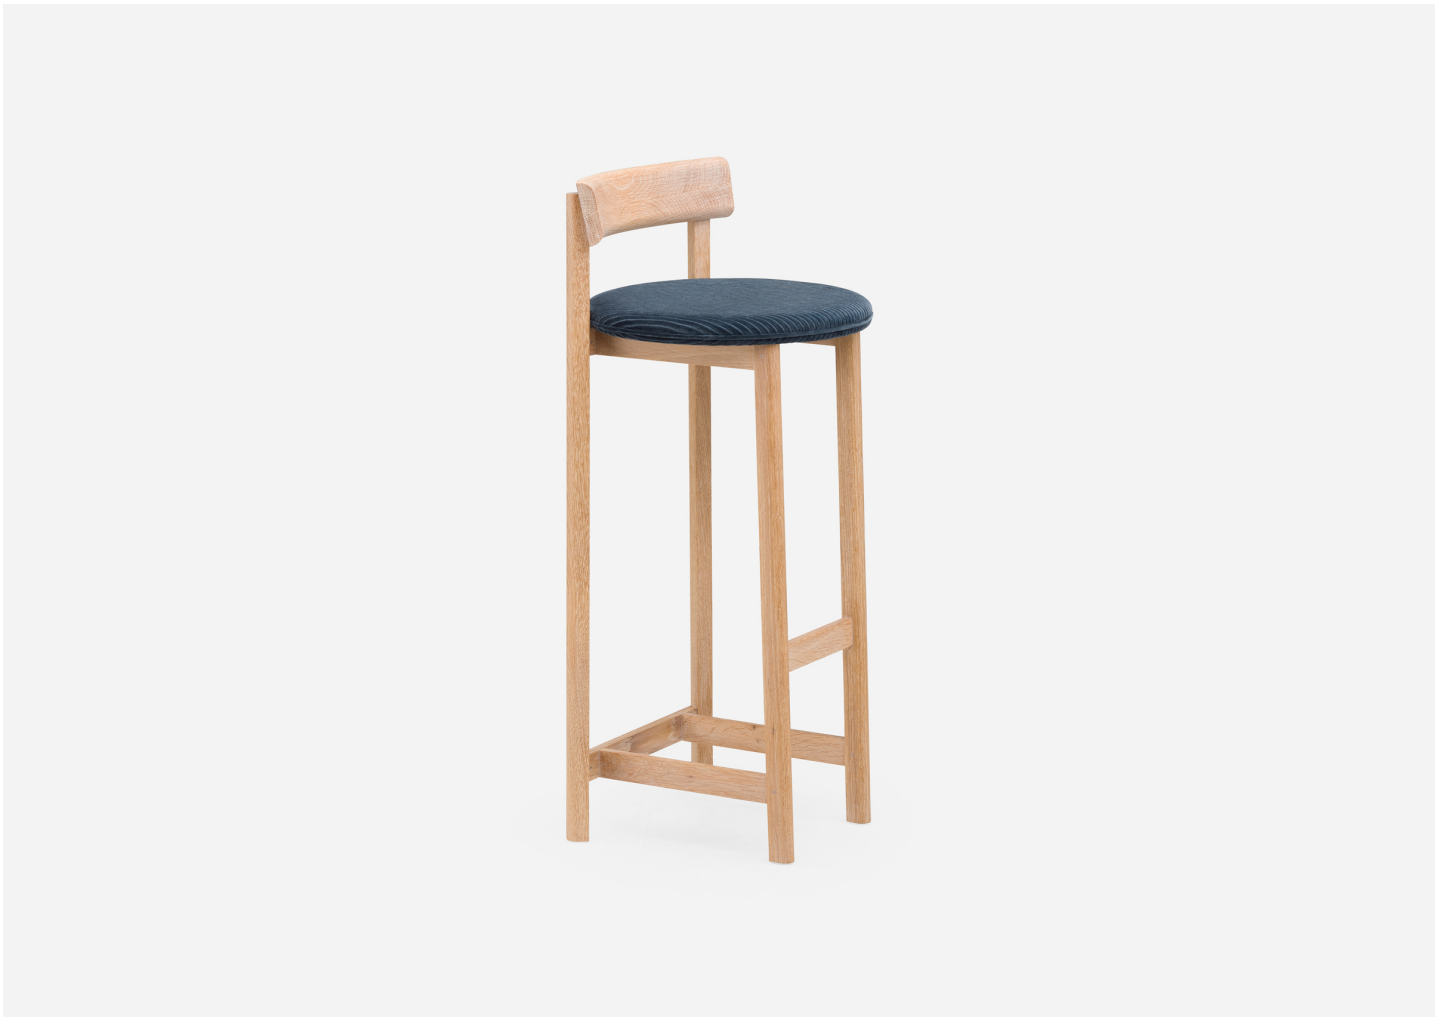

PETIT COUNTER STOOL

NERI & HU FOR DE LA ESPADA

DESIGNER
Neri & Hu

MANUFACTURER
De La Espada

ORIGIN
Portugal

PRODUCTION
Made to Order

DATE
2021

MATERIALS/FINISHES

Available in black walnut, white oak, or ash in a range of finishes, and a range of fabric and leather options.

DIMENSIONS

W 15.8" x D 15.8" x H 33"

Seat Height: 25.6"