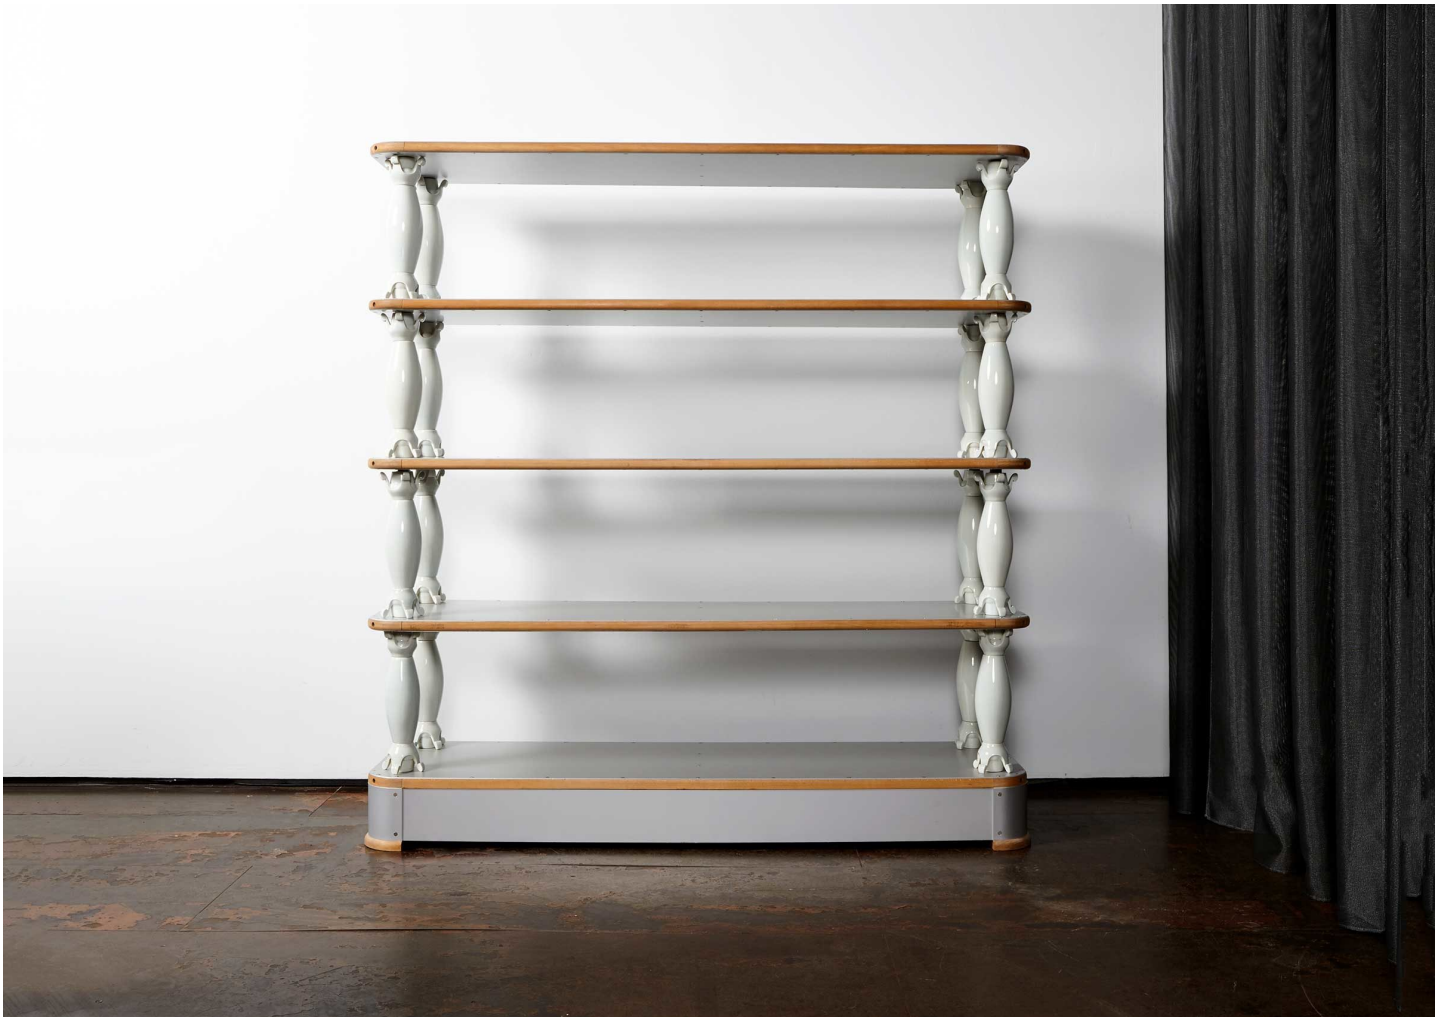

# PILLAR CABINET

PIET HEIN EEK

DESIGNER  
Piet Hein Eek

ORIGIN  
Netherlands

PRODUCTION  
One of a Kind

MATERIALS  
Aluminum, beech and ceramic.

DIMENSIONS  
W 55" x D 16" x H 58"