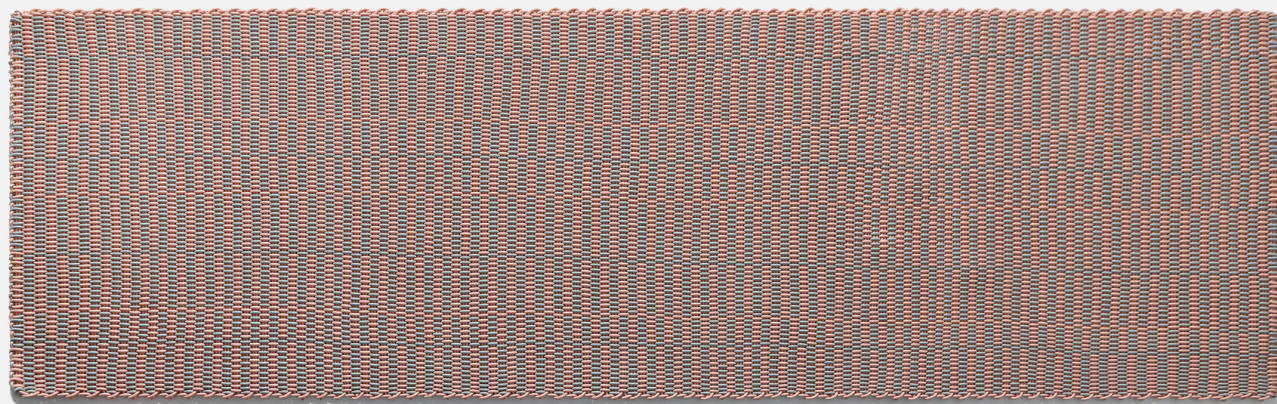

PINK TRAVERTINE RUG

SHORE STUDIOS

MANUFACTURER
Shore Studios

ORIGIN
United Kingdom

PRODUCTION
Made to Order

DISCLAIMER

Every gradient combination follows the same pattern but expresses itself uniquely in each piece, maintaining the pattern's logic and overall visual effect. Each gradient set is distinct, separating it from solid colors and striped designs.

MATERIALS

1" High-performance Silicone.

DIMENSIONS

Please see the options offered for standard sizing.

CUSTOMIZABLE

Custom sizing and colors available, please inquire directly.