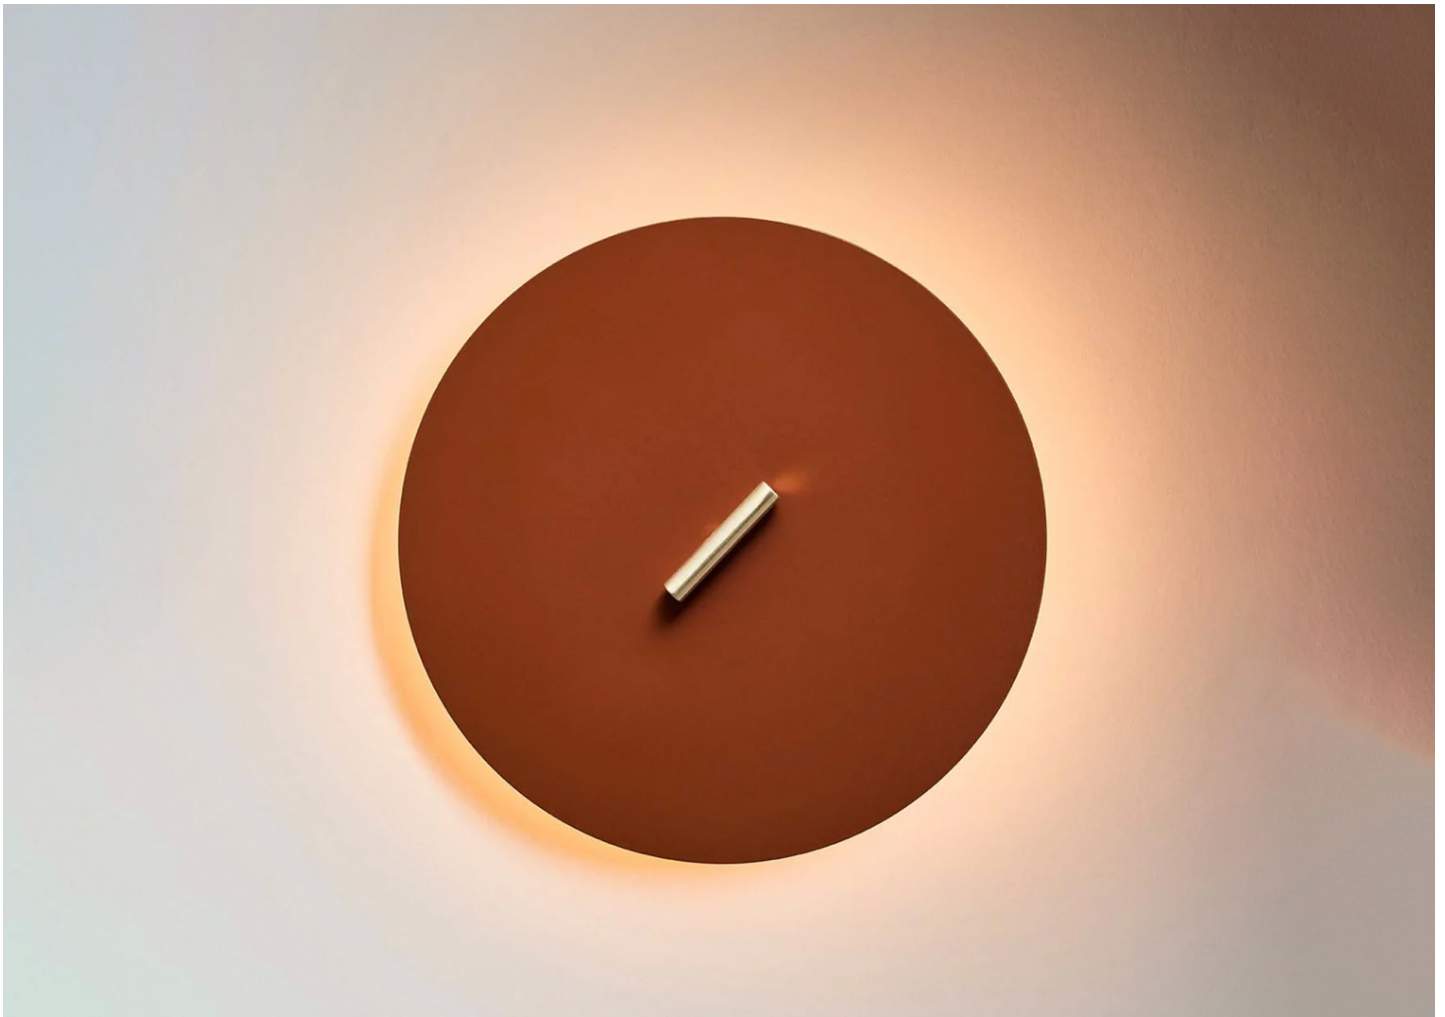

# PITH SCONCE — TERRA ROSA + BRASS TOGGLE

ROLL & HILL

MANUFACTURER  
Roll & Hill

ORIGIN  
United States

PRODUCTION  
Made to Order

DATE  
2024

WEIGHT  
3 lbs.

CERTIFICATIONS  
UL, ADA. Outdoor Wet Rated.

DISCLAIMER

This item is part of our Quick Ship program and ships directly from the vendor. Availability is limited and subject to change.

MATERIALS

Unlacquered Brass, Aluminum & Acrylic.

DIMENSIONS

Canopy: L 3.3" x W 1.6" x H 1"

Fixture: Dia. 9" x W 2.75"

ILLUMINATION

120V/277V: Integrated LED - 8 Watts - 350 Lumens - 2700 Kelvin - 90+ CRI. Dimmable.