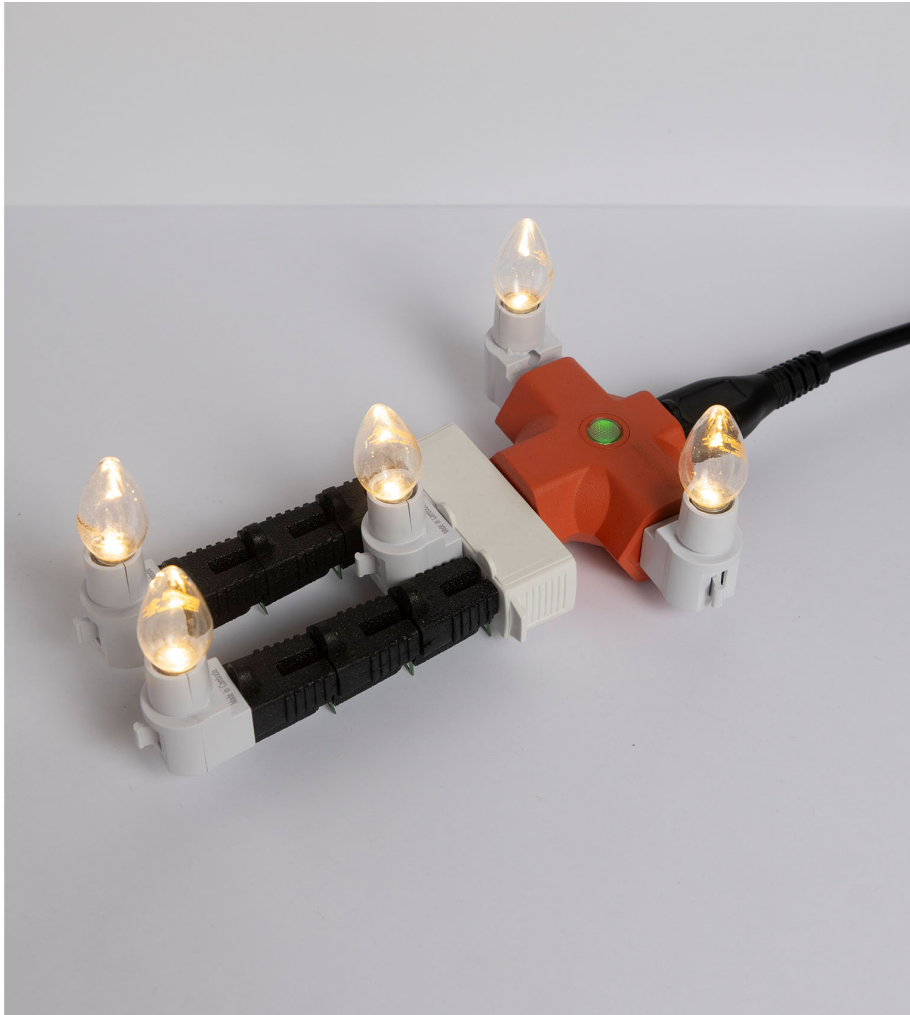

PLUG ME IN AND TURN ME ON BY KEENAN ROWE

PRODUCTION

One of a Kind

MATERIALS

5 LED bulb Night lights, 1 Three Way T adapter, 1 Three Way Flat adapter, 6 Two to Three Prong adapters.

DIMENSIONS

W 6" x D 9" x H 4"

ILLUMINATION

120V: (5) E12 LED Bulb C7 - 0.4W