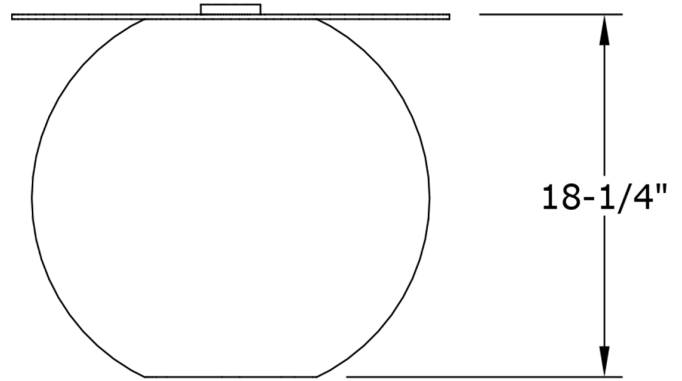

PLUTO TABLE

BEN BARBER

PLUTO TABLE

BEN BARBER

DESIGNER
Ben Barber

ORIGIN
Canada

PRODUCTION
Made to Order

MATERIALS
Aluminum, glass and brass. Base color is customizable upon request. Powder coated pink, matte white or matte black base. Black, clear or blue glass.

DIMENSIONS
Dia 22" (glass) x Dia 18" (base) x H 18.3"