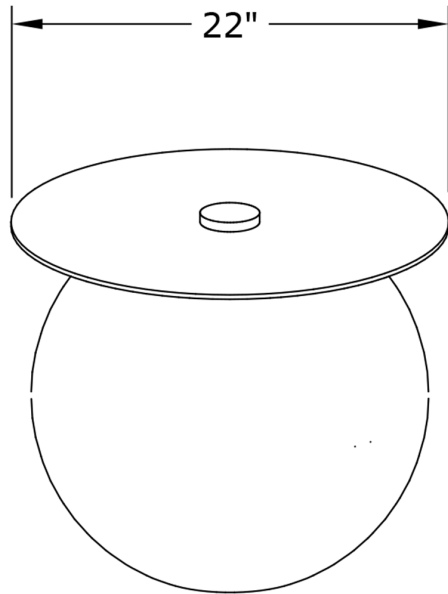

PLUTO TABLE

BEN BARBER

PLUTO TABLE

BEN BARBER

DESIGNER
Ben Barber

ORIGIN
Canada

PRODUCTION
Made to Order

MATERIALS
Aluminum, glass and brass. Base color is customizable upon request. Powder coated pink, matte white or matte black base. Black, clear or blue glass.

DIMENSIONS
Dia 22" (glass) x Dia 18" (base) x H 18.3"