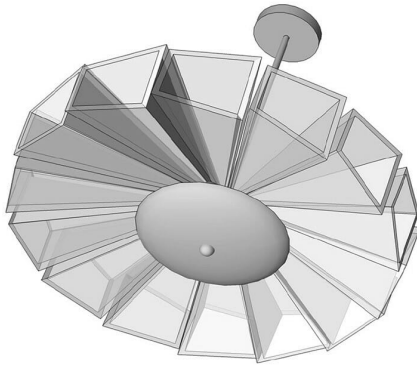

# POLARIS CHANDELIER

ANTHONY BIANCO

3/4 view

elevation

worms eye

## DIMENSIONS

Dia 24" x H 8"

## CANOPY

Dia .5" x H 1"