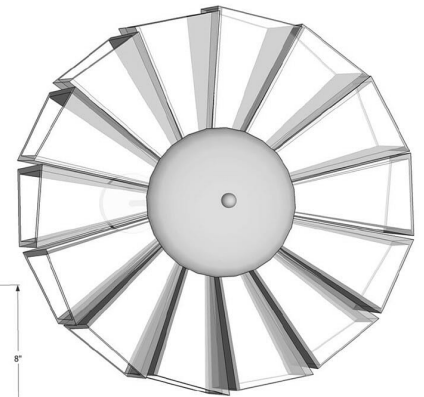

# POLARIS CHANDELIER

ANTHONY BIANCO

3/4 view

elevation

worms eye

## WEIGHT

28lbs

## DIMENSIONS

Dia 24" x H 8"

## CANOPY

Dia .5" x H 1"