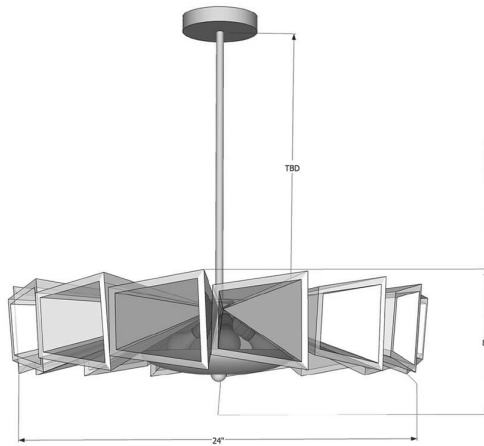

# POLARIS CHANDELIER

ANTHONY BIANCO

3/4 view

elevation

worms eye

## DIMENSIONS

Dia 24" x H 8"

## CANOPY

Dia .5" x H 1"