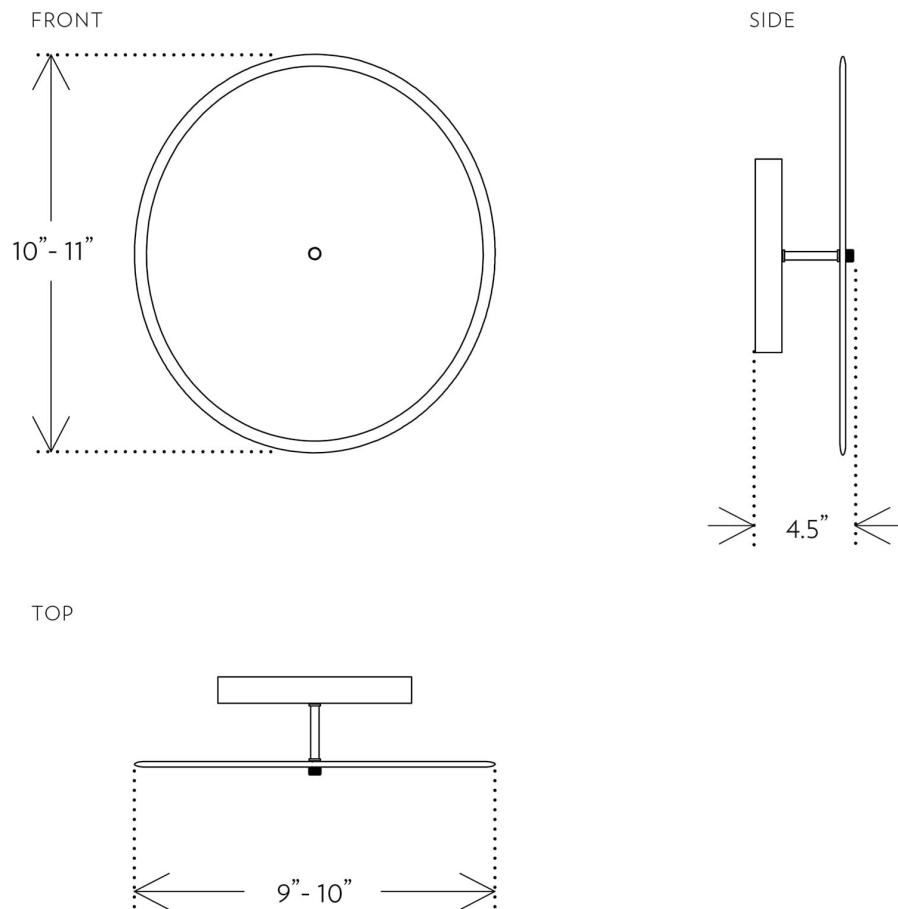

BRANCHING DISC SCONCE SC.01.08

LINDSEY ADELMAN

BRANCHING DISC SCONCE SC.01.08

LINDSEY ADELMAN

DESIGNER
Lindsey Adelman

ORIGIN
United States

DATE
2018

WEIGHT
3lbs

MATERIALS/FINISHES

Handmade unglazed translucent porcelain shade.
Machined brass with Brushed Brass, Vintage Brass, Oil-Rubbed Bronze or Satin Nickel Finish.

DIMENSIONS

W 9.5" x D 4.5" x H 10.5"
Shade: 10.5" - 11.5". Dimensions may vary due to the handmade nature of this piece.

ILLUMINATION

110-/220V: 24V LED, 6 Watts.À
Transformer: ESS020W-0500-32, L 3.5" x W 1.625" x H 1".
ELV Dimmer recommended (reverse-phase or trailing-edge)À
Also compatible with TRIAC (forward-phase or leading-edge at 120V only) and 0-10V dimmers.

BACKPLATE

Dia 5" x H .25"