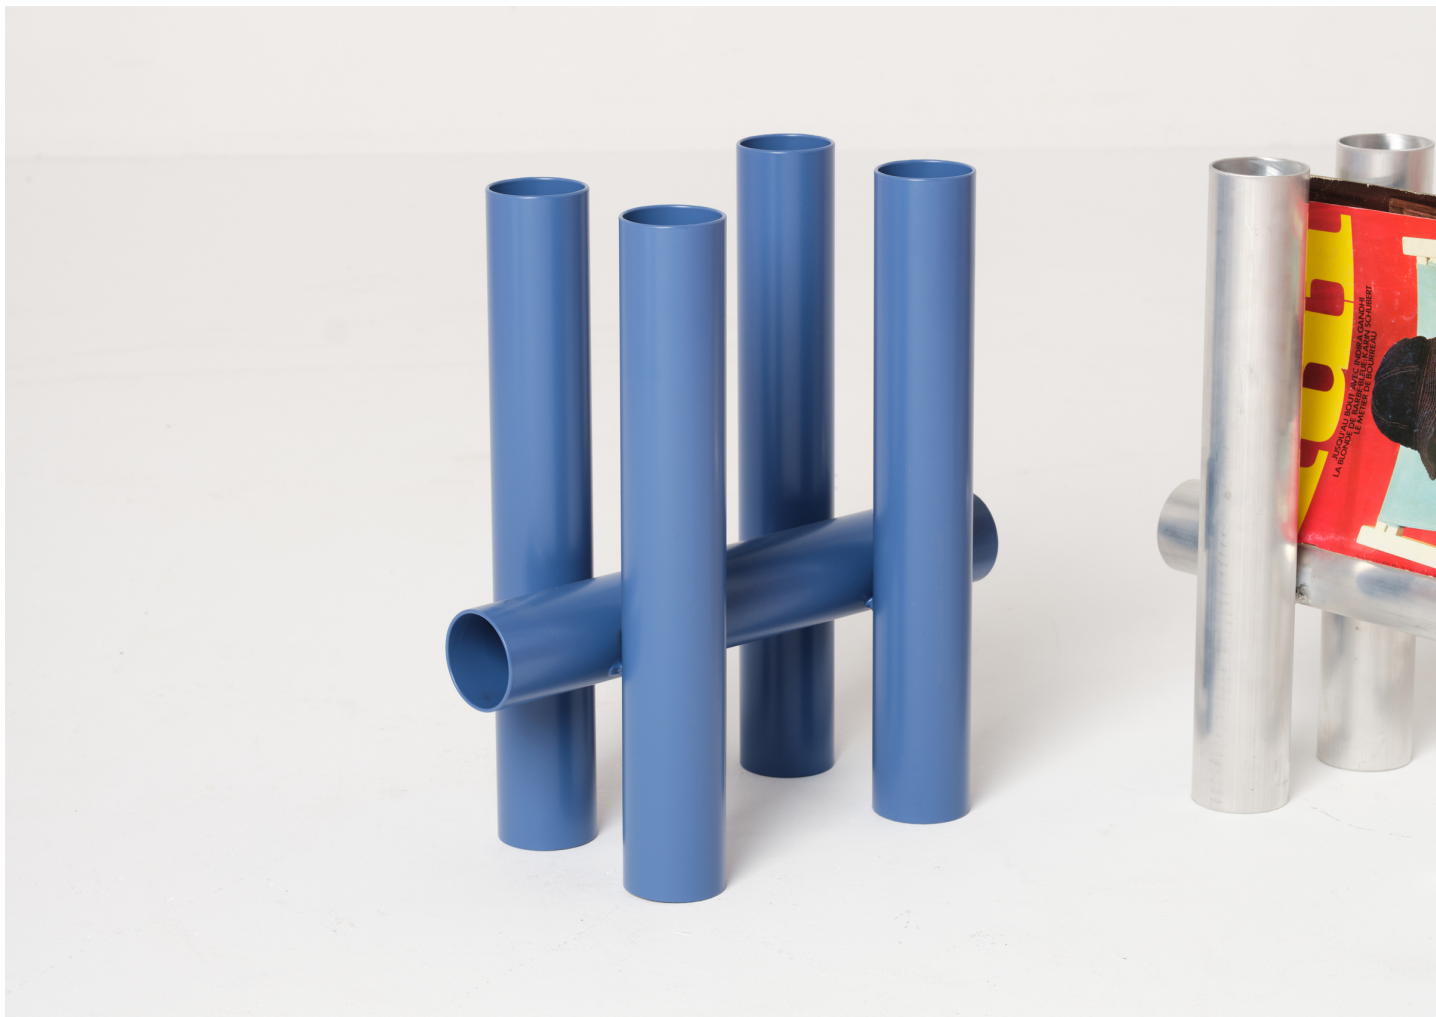

PORTE REVUES TUBES

AXEL CHAY

DESIGNER
Axel Chay

DATE
2024

MATERIALS
Laquered or Raw Aluminum.

DIMENSIONS
L 15.7" x W 7" x H 15.7"

ORIGIN
France

WEIGHT
6.6 lbs.