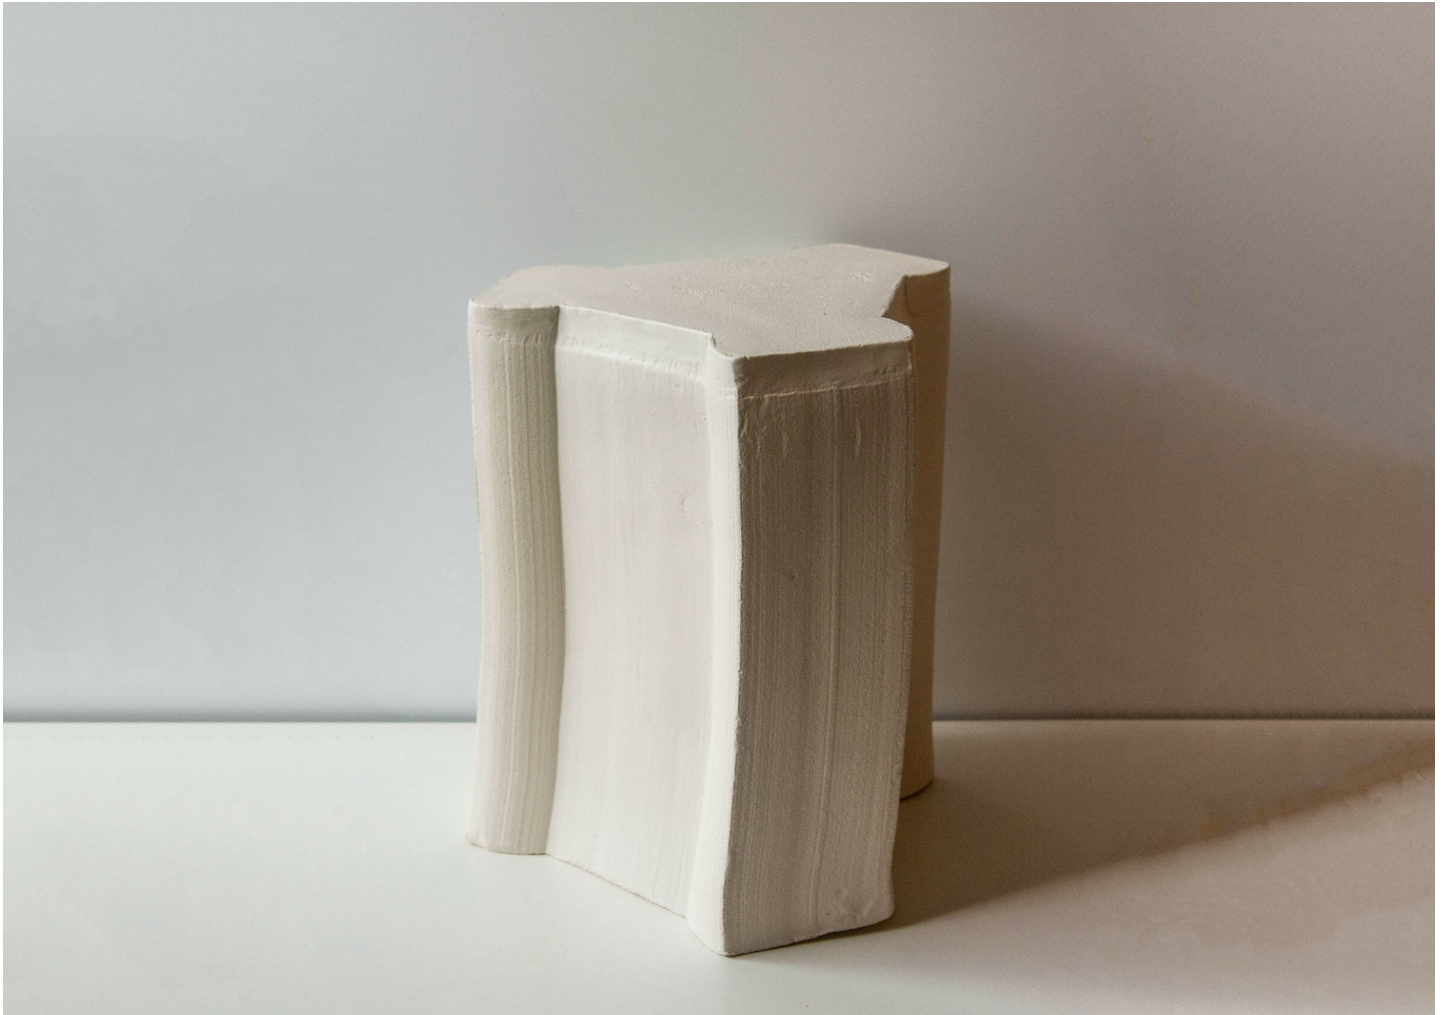

# OUTDOOR PRESSED STOOL 5 – MATTE WHITE

FLORIS WUBBEN

DESIGNER  
Floris Wubben

ORIGIN  
The Netherlands

PRODUCTION  
Made to Order

DISCLAIMER  
One of a kind by nature of production.

MATERIALS  
Ceramic in matte white glaze.

DIMENSIONS  
Dia. 14.5" x H 18"