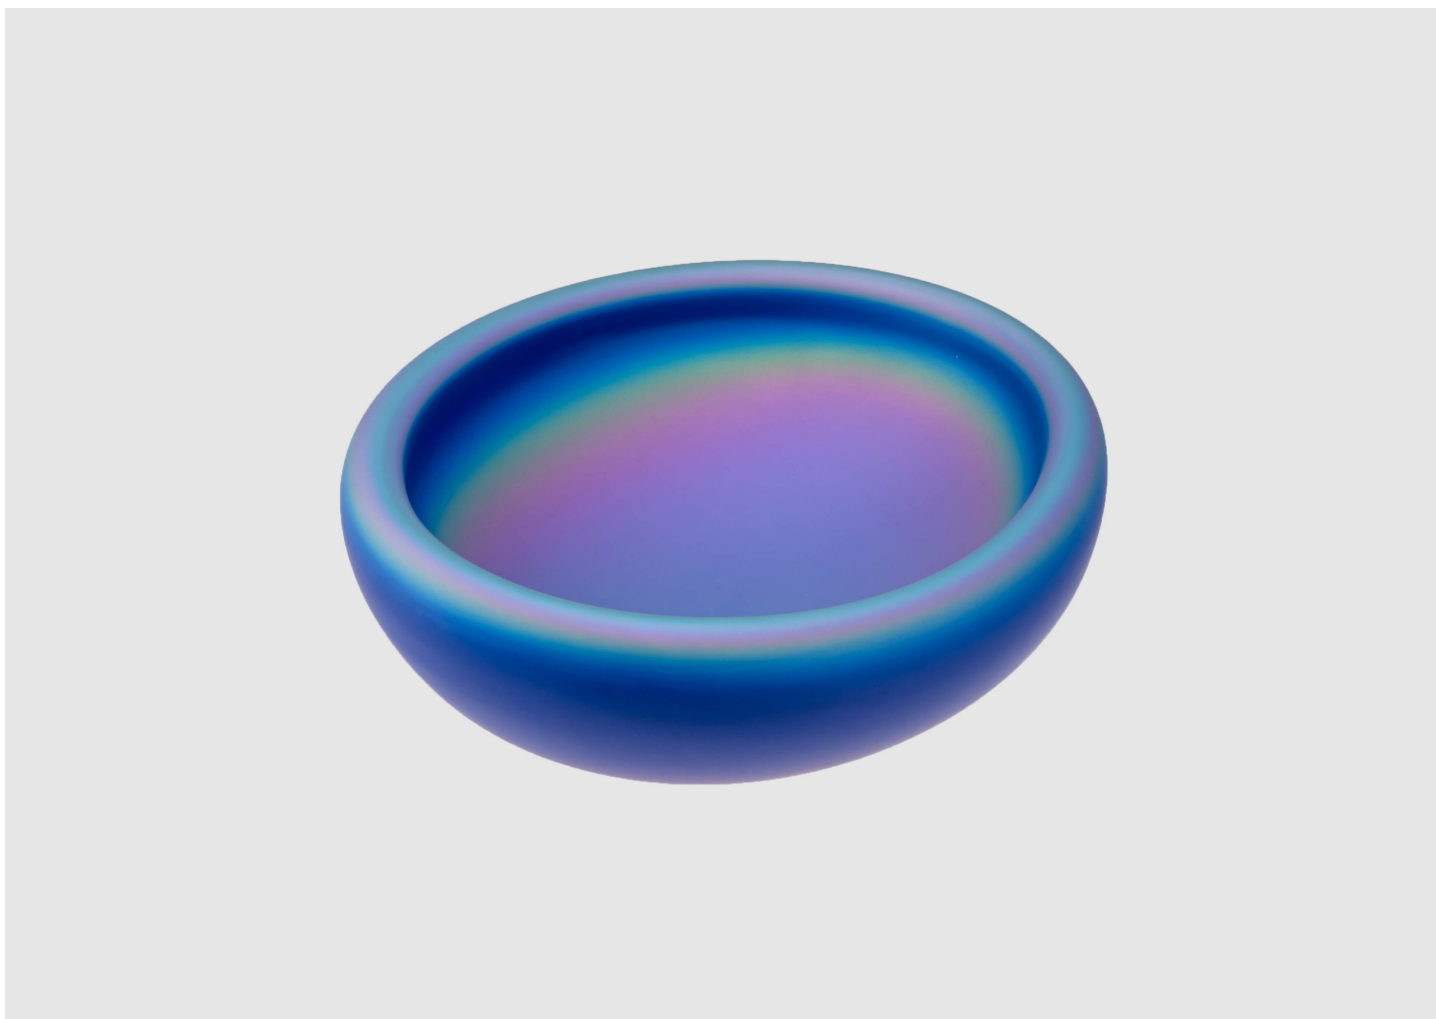

# PRIVATE: PURPLE IRIDESCENT SWOOPY BOWL 5

KATHERINE GRAY

DESIGNER

Katherine Gray

ORIGIN

United States

PRODUCTION

One of a Kind

DATE

2021

MATERIALS

Iridescent finish on clear sand blasted and etched hand blown glass.

DIMENSIONS

L 13" x W 12" x H 5"