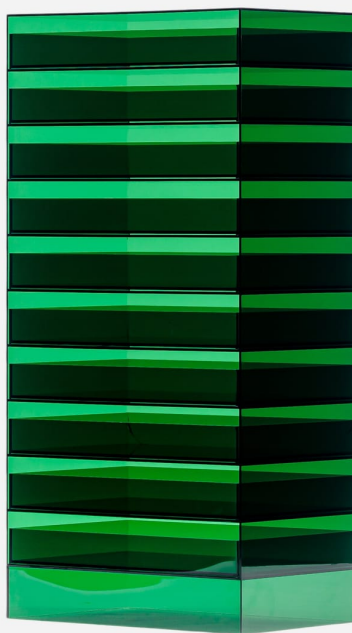

# PURPLE RAIN

TIME & STYLE

MANUFACTURER  
Time & Style

ORIGIN  
Japan

PRODUCTION  
Made to Order

MATERIALS  
Acrylic.

DIMENSIONS  
Two Column | C-891: W 21.4" x D 13.5" x H 43.3"  
One Column | C-892: W 21.4" x D 13.5" x H 43.3"