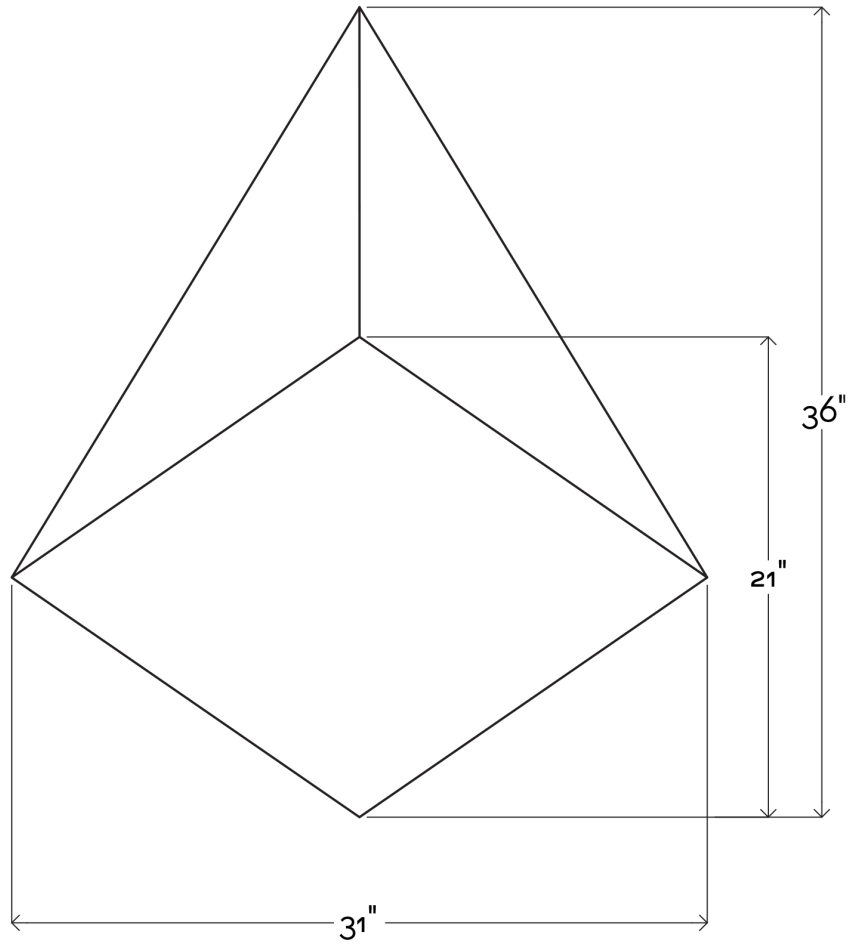

PYRAMID MIRROR

BOWER STUDIOS

PYRAMID MIRROR

BOWER STUDIOS

MANUFACTURER
Bower Studios

ORIGIN
United States

PRODUCTION
Made to Order

WEIGHT
21lbs

DISCLAIMER
This mirror must be hung with the included mounting hardware, not leaned against the wall.

MATERIALS
Mirror and walnut or white oak frame.

DIMENSIONS
W 31" x D 1" x H 36"