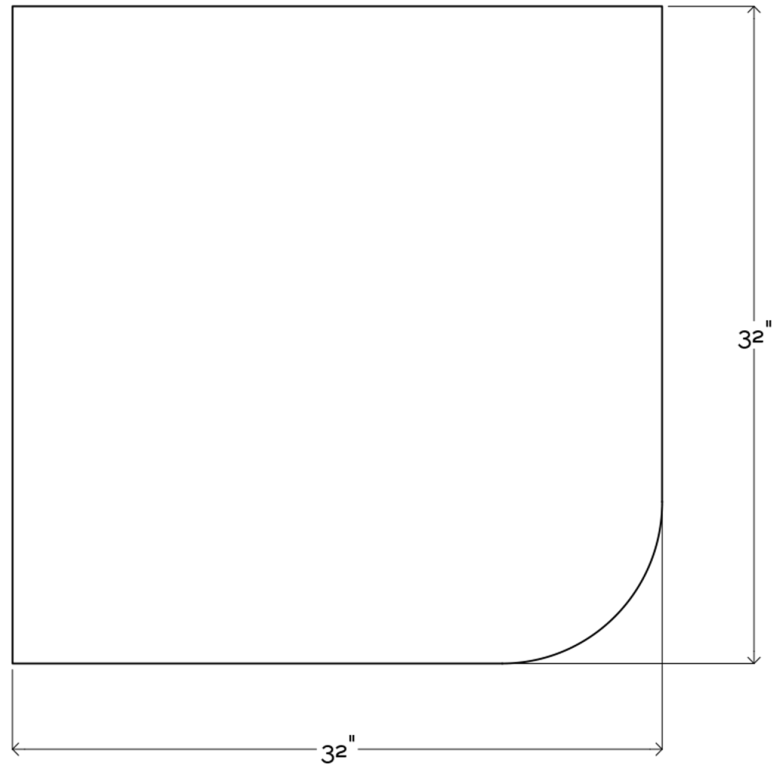

QUARTER MIRROR

BOWER STUDIOS

QUARTER MIRROR

BOWER STUDIOS

MANUFACTURER
Bower Studios

ORIGIN
United States

PRODUCTION
Made to Order

WEIGHT
36lbs

DISCLAIMER
This mirror must be hung with the included mounting hardware, not leaned against the wall.

MATERIALS
Mirror and steam bent walnut or white oak frame.

DIMENSIONS
W 32" x D 1" x H 32"