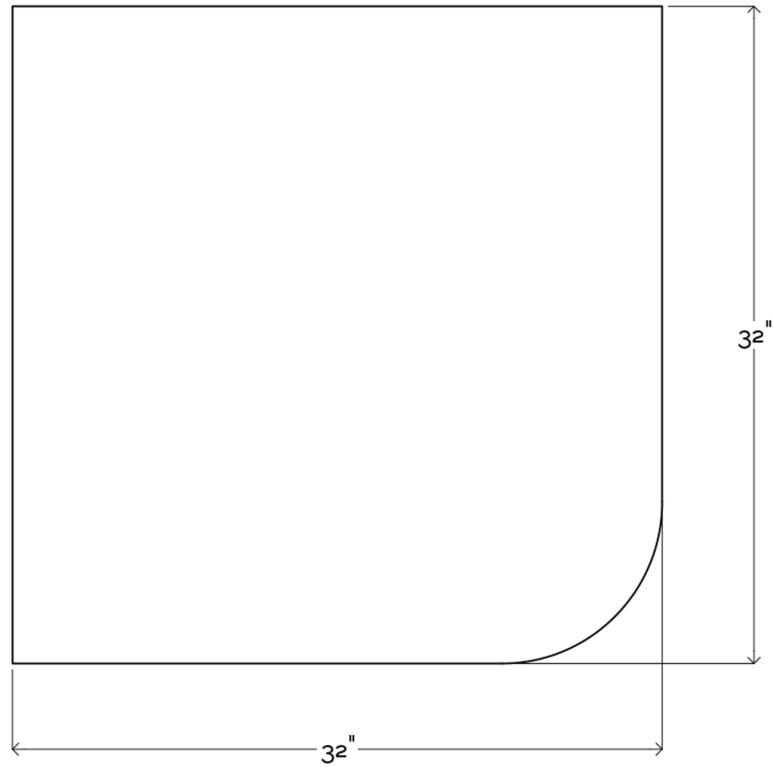

# QUARTER MIRROR

BOWER STUDIOS

# QUARTER MIRROR

BOWER STUDIOS

MANUFACTURER  
Bower Studios

ORIGIN  
United States

PRODUCTION  
Made to Order

WEIGHT  
36lbs

DISCLAIMER  
This mirror must be hung with the included mounting hardware, not leaned against the wall.

MATERIALS  
Mirror and steam bent walnut or white oak frame.

DIMENSIONS  
W 32" x D 1" x H 32"