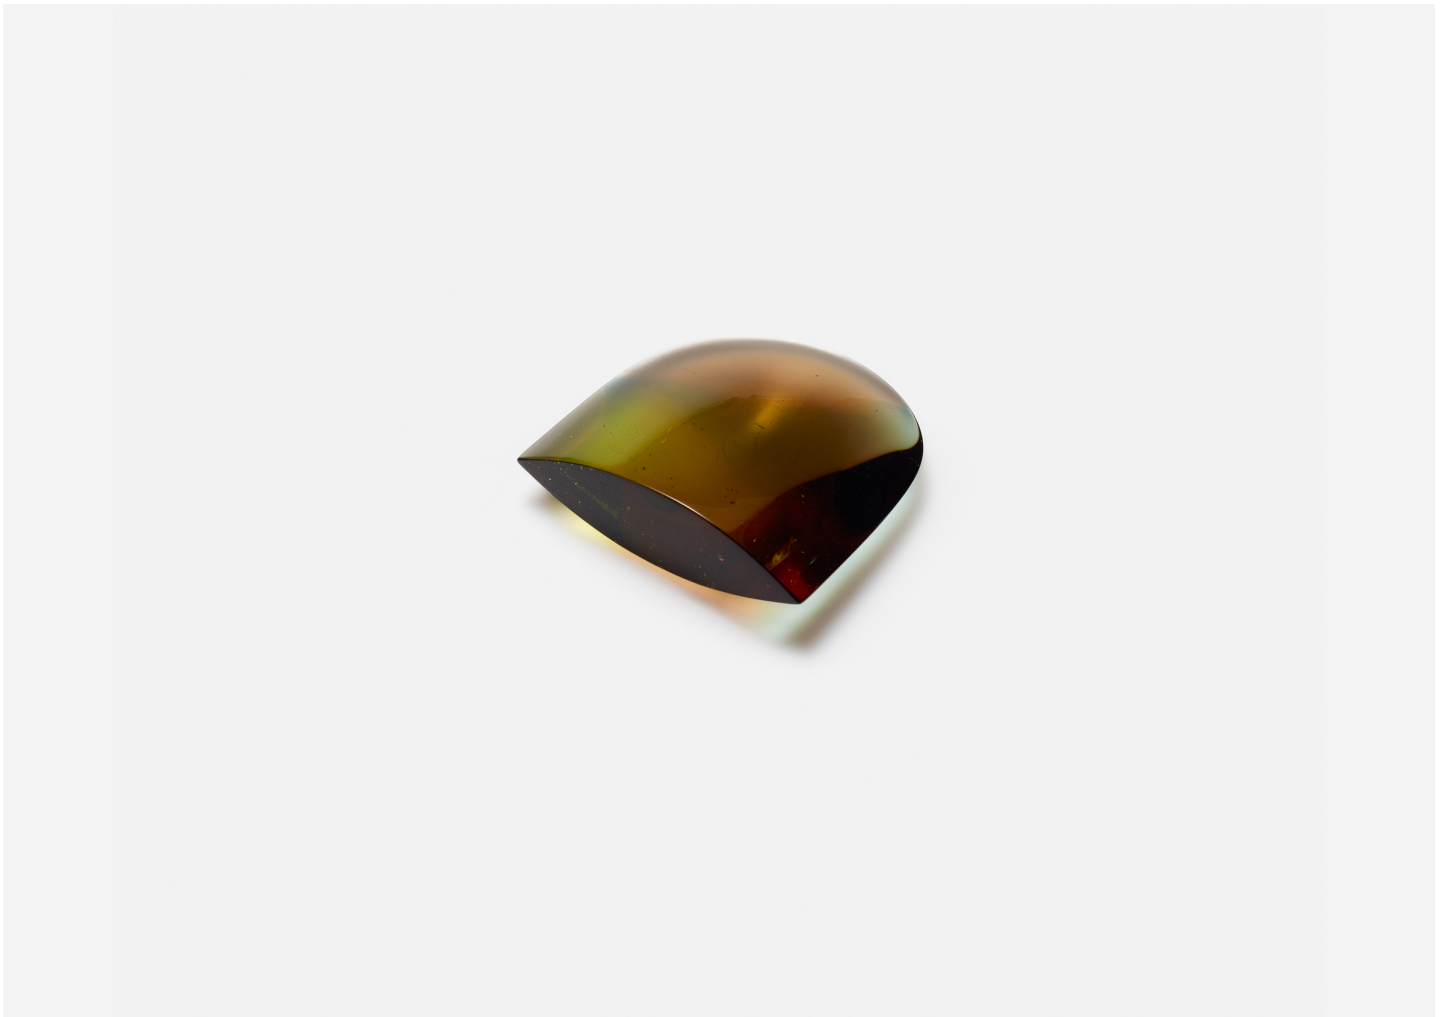

RHEUM

JOHN HOGAN

DESIGNER
John Hogan

ORIGIN
United States

PRODUCTION
One of a Kind

DATE
2023

MATERIALS
Cast & Cold Worked Glass.

DIMENSIONS
L 8" x W 2" x H 8"