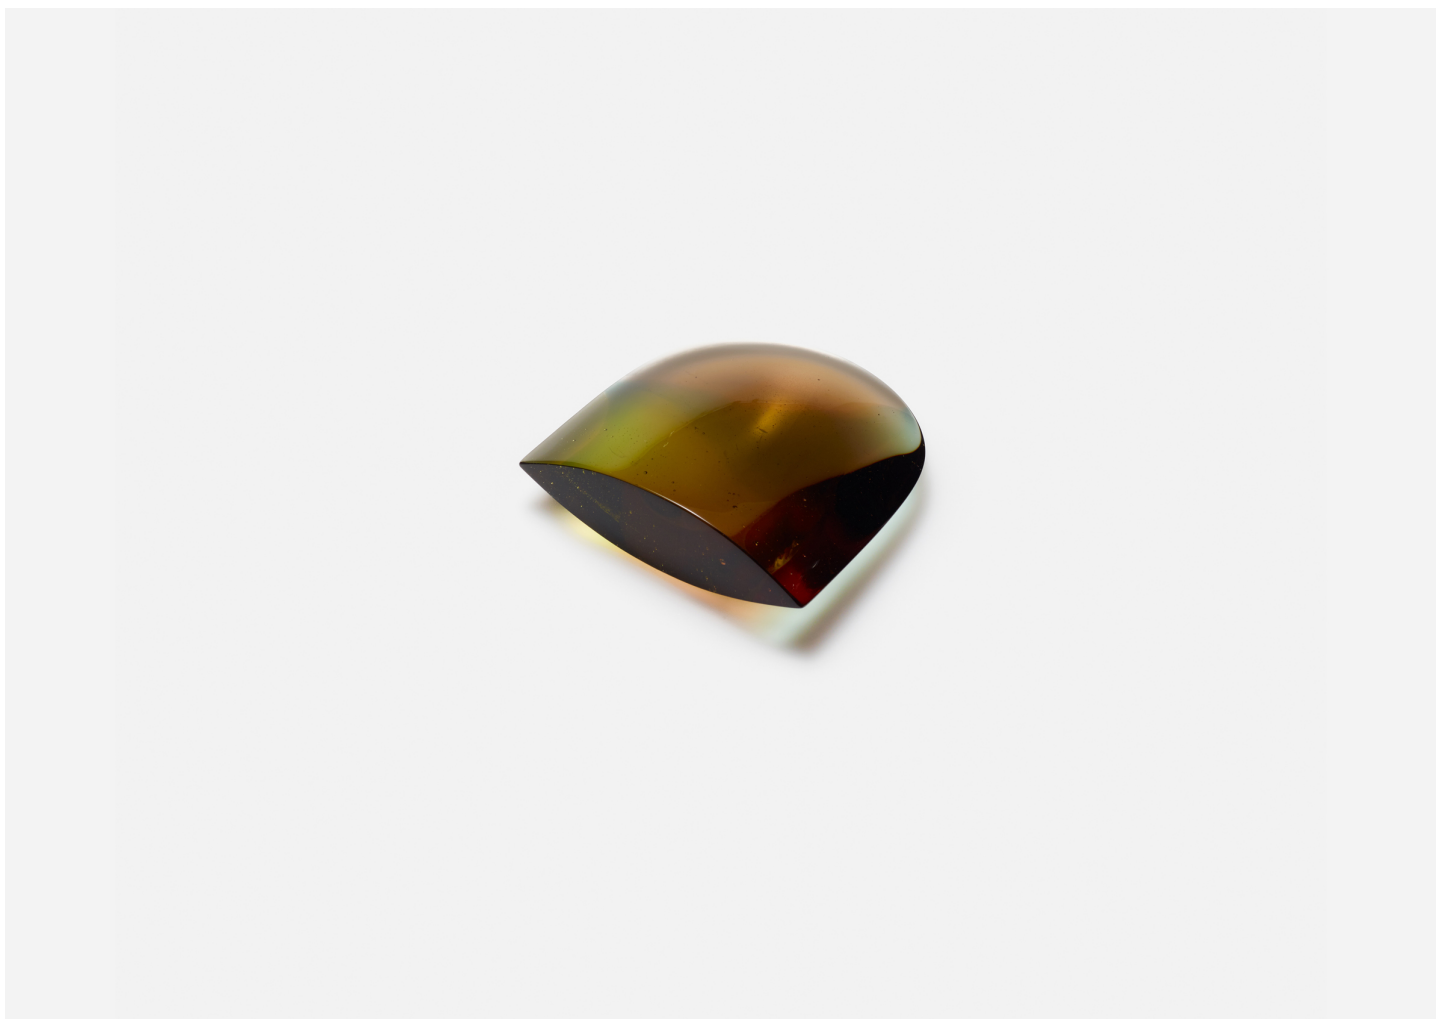

RHEUM

JOHN HOGAN

DESIGNER
John Hogan

ORIGIN
United States

PRODUCTION
One of a Kind

DATE
2023

MATERIALS
Cast & Cold Worked Glass.

DIMENSIONS
L 8" x W 2" x H 8"