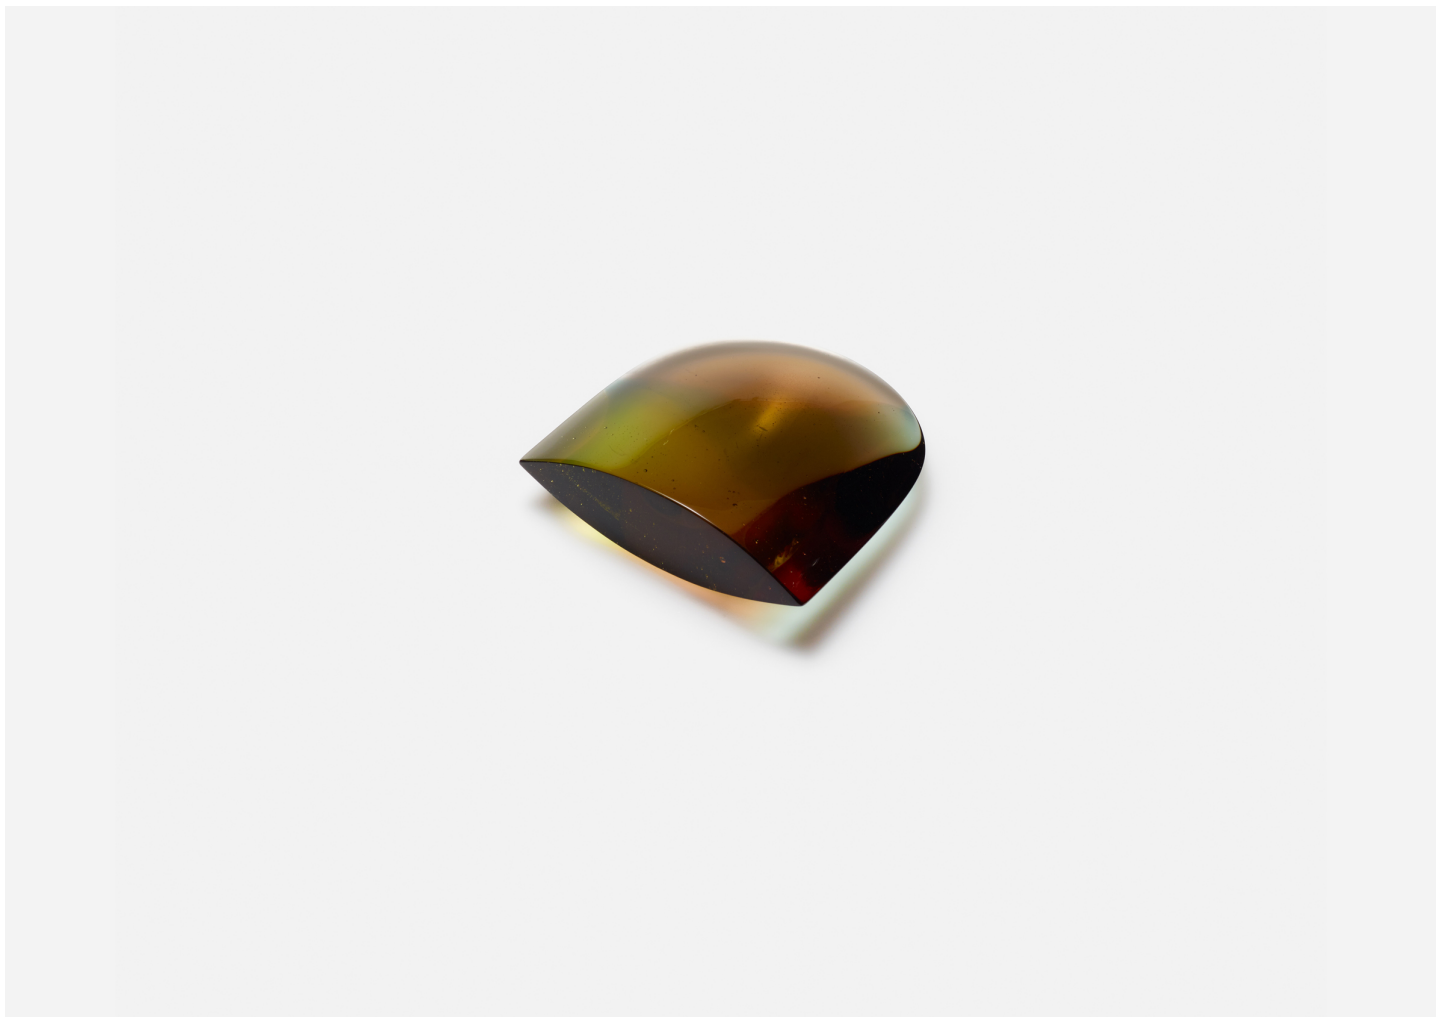

# RHEUM

JOHN HOGAN

DESIGNER  
John Hogan

ORIGIN  
United States

PRODUCTION  
One of a Kind

DATE  
2023

MATERIALS  
Cast & Cold Worked Glass.

DIMENSIONS  
L 8" x W 2" x H 8"