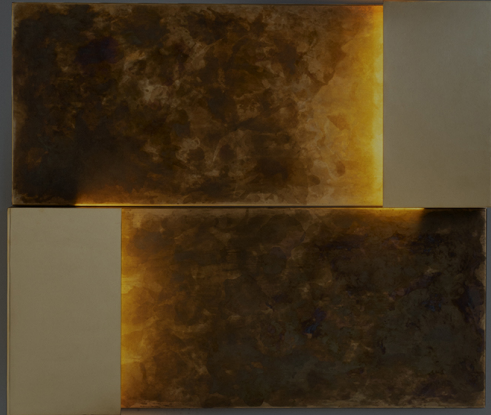

RIFLESSO

DIMOREMILANO

DESIGNER
Dimoremilano

ORIGIN
Italy

PRODUCTION
Made to Order

DATE
2006

WEIGHT
44 lbs.

MATERIALS
Oxidized Brass and Polished Brass structure, Perspex lampshade.

DIMENSIONS
W 51.2" x D 4" x H 21.6"

ILLUMINATION
Strip LED 15W.