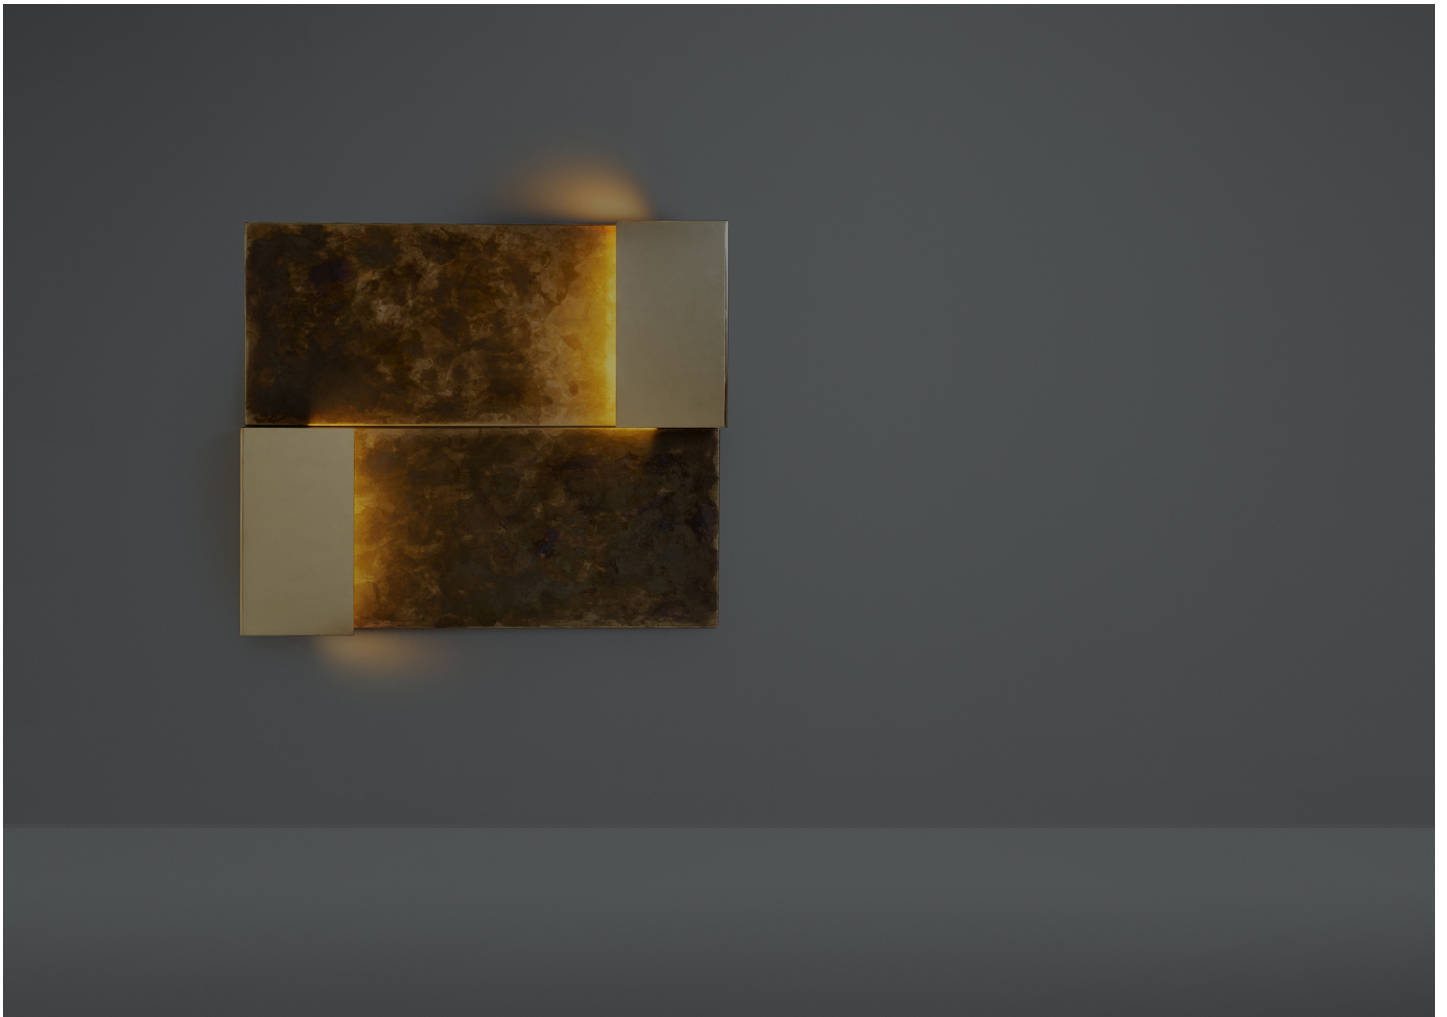

# RIFLESSO

DIMOREMILANO

DESIGNER  
Dimoremilano

ORIGIN  
Italy

PRODUCTION  
Made to Order

DATE  
2006

WEIGHT  
44 lbs.

MATERIALS  
Oxidised brass and polished brass structure, Perspex lampshade.

DIMENSIONS  
W 51.2" x D 4" x H 21.6"

ILLUMINATION  
Strip LED 15W.