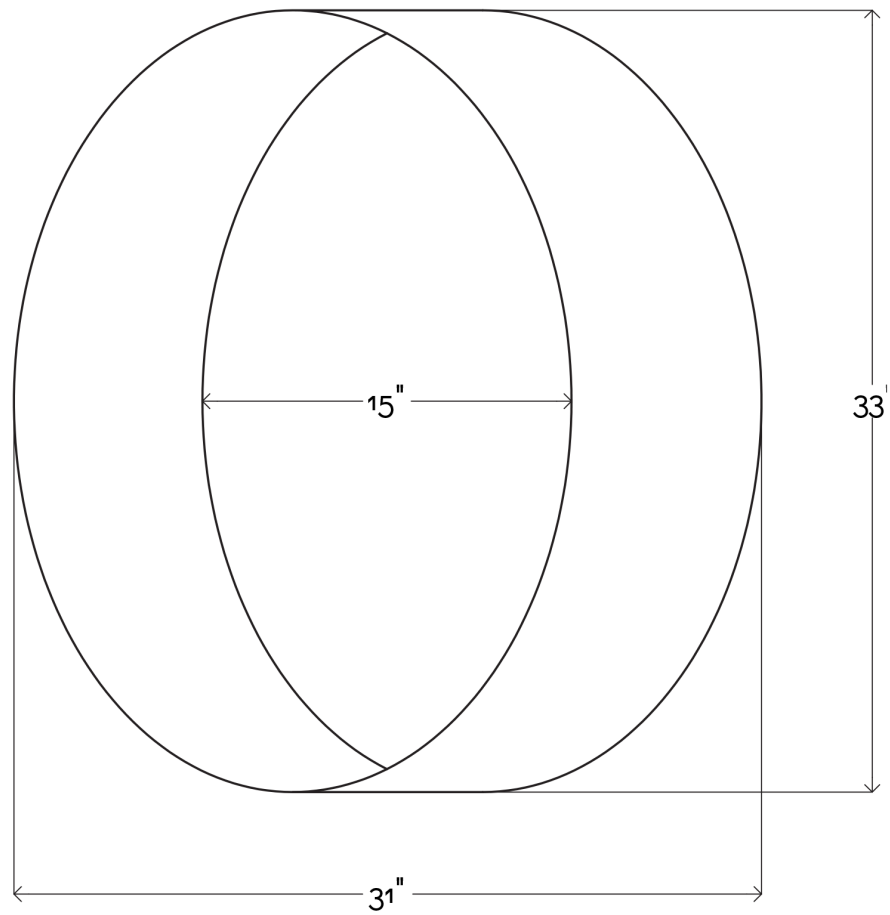

RING MIRROR

BOWER STUDIOS

RING MIRROR

BOWER STUDIOS

MANUFACTURER
Bower Studios

ORIGIN
United States

PRODUCTION
Made to Order

WEIGHT
31lbs

DISCLAIMER
This mirror must be hung with the included mounting hardware, not leaned against the wall.

MATERIALS
Mirror and steam bent walnut or white oak frame.

DIMENSIONS
W 31" x D 1" x H 33"