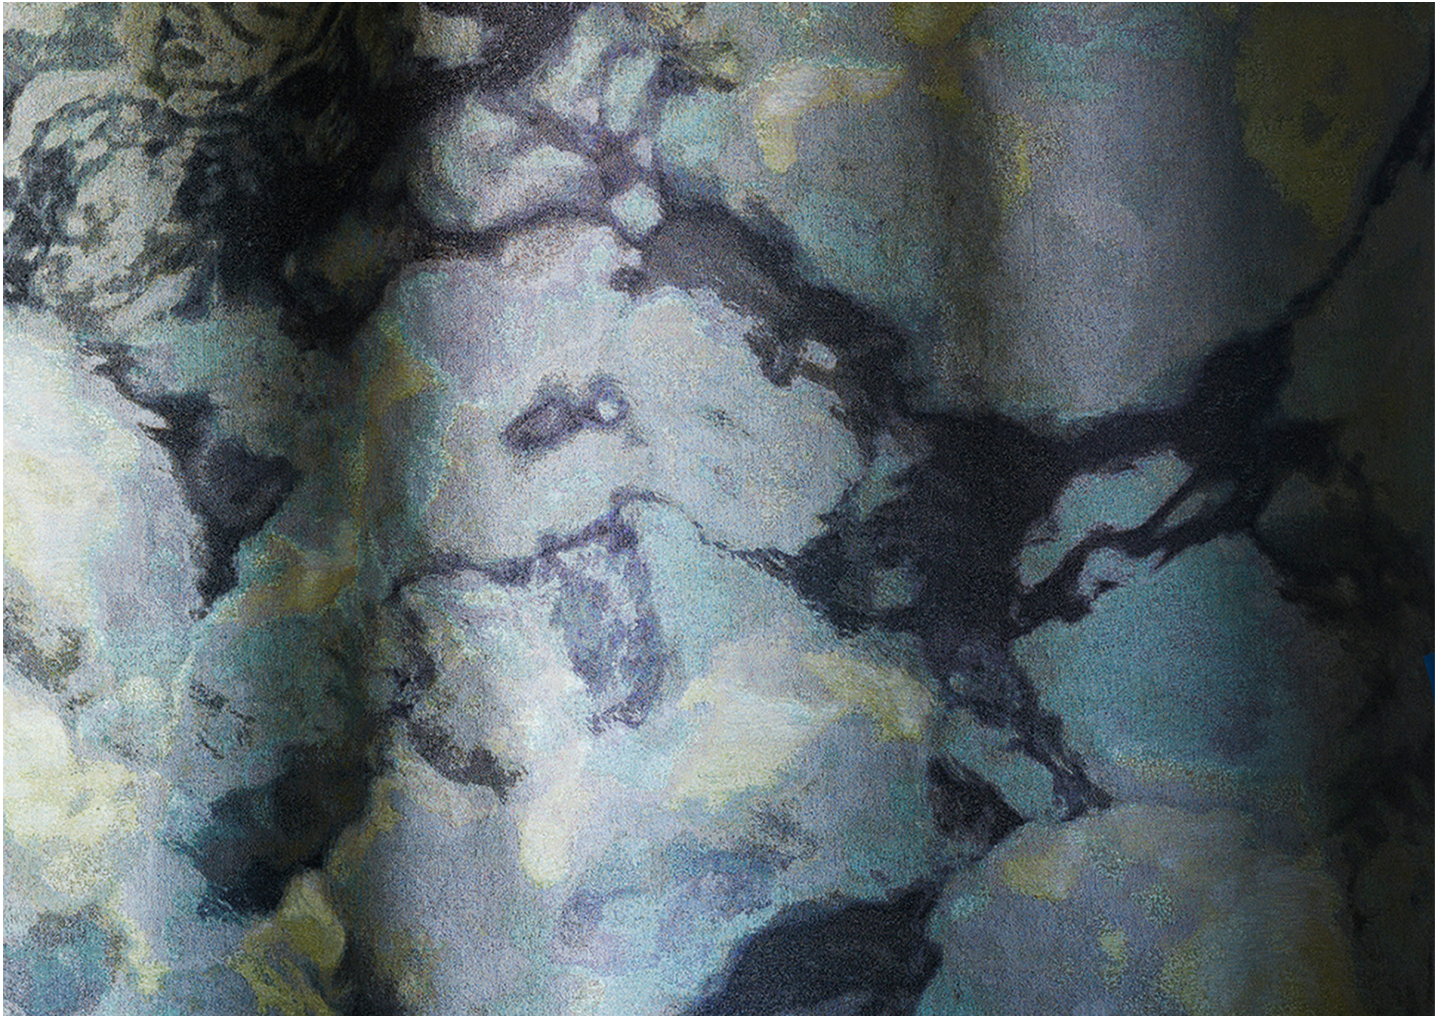

# RIPPLE RAINBOW

MARTYN THOMPSON STUDIO

DESIGNER

Martyn Thompson Studio

ORIGIN

United States

PRODUCTION

Made to Order

MATERIALS

Fine jacquard tapestry, 100% Cotton.

DIMENSIONS

Roll Width: 64"

Repeat: 6 Yards