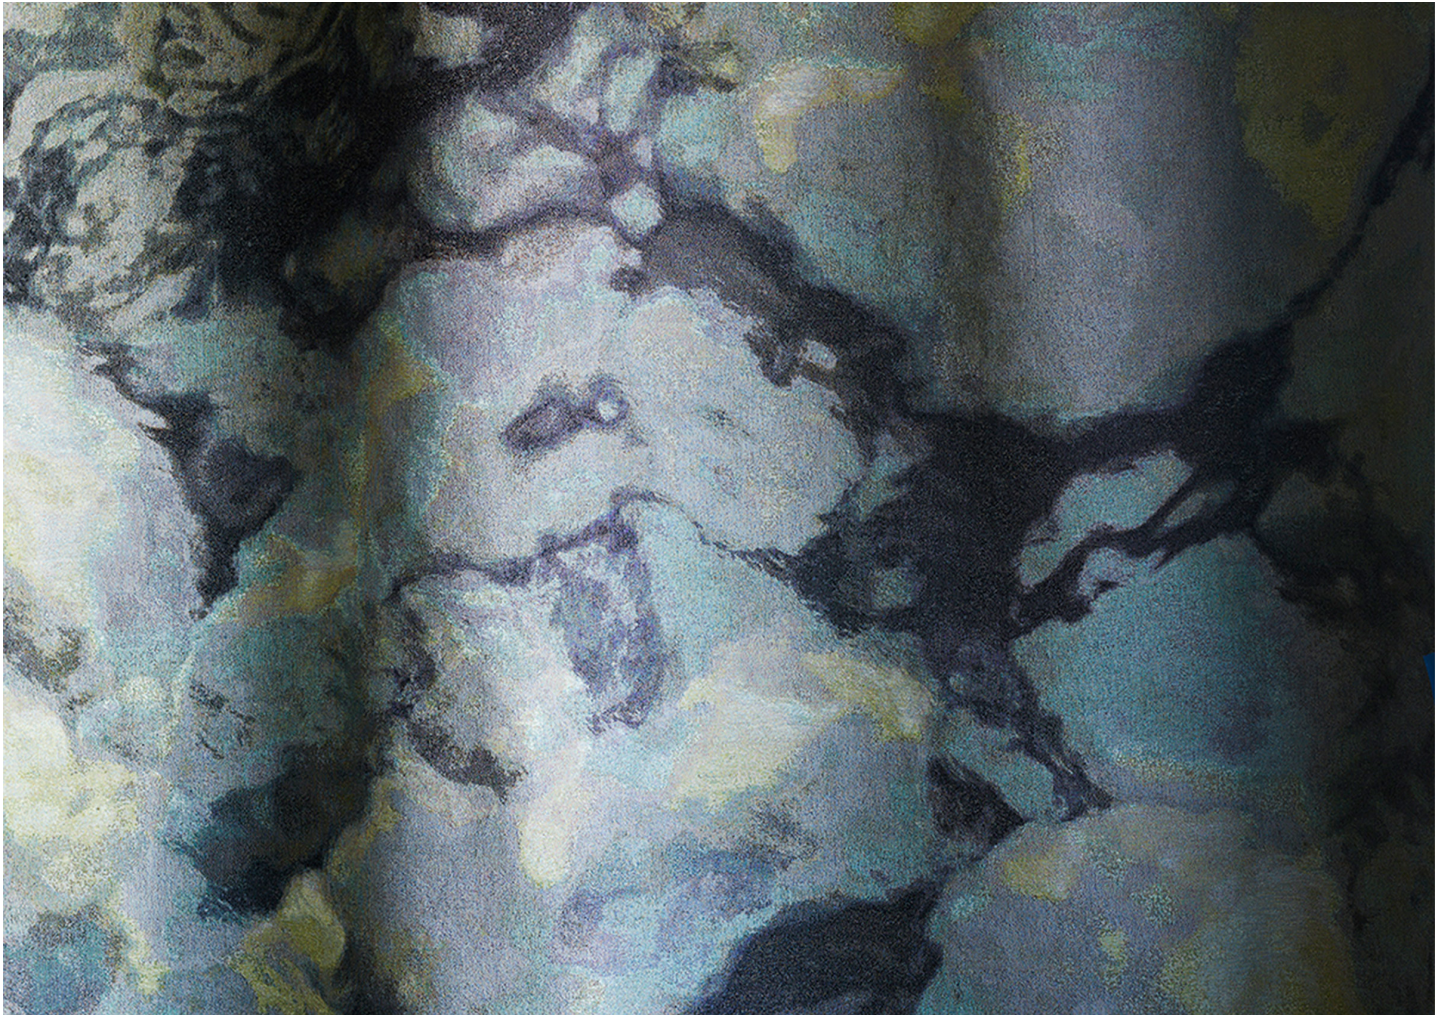

# RIPPLE RAINBOW

MARTYN THOMPSON STUDIO

DESIGNER  
Martyn Thompson Studio

ORIGIN  
United States

PRODUCTION  
Made to Order

MATERIALS  
Fine jacquard tapestry, 100% Cotton.

DIMENSIONS  
Roll Width: 64"  
Repeat: 6 Yards