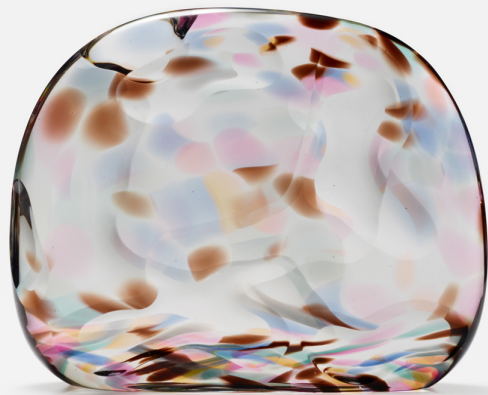

RIVER STONE

JOHN HOGAN

DESIGNER

John Hogan

ORIGIN

United States

PRODUCTION

One of a Kind

DATE

2023

MATERIALS

Hot Sculpted & Cold Worked Glass.

DIMENSIONS

L 14.5" x W 2.5" x H 12"