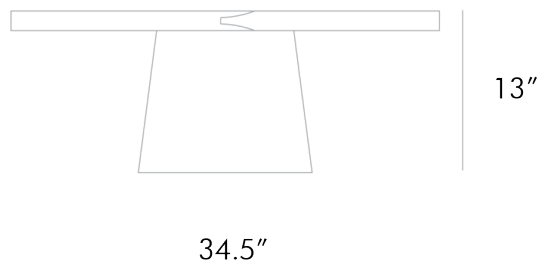

# RODAN COFFEE TABLE – WALNUT

ORIGIN  
United Kingdom

PRODUCTION  
Made to Order

DATE  
2017

MATERIALS  
Black American walnut with lacquer finish.

DIMENSIONS  
Dia 34.4" x H 13"