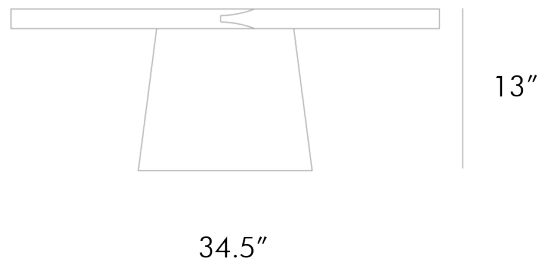

RODAN COFFEE TABLE – WALNUT

PINCH

RODAN COFFEE TABLE – WALNUT

PINCH

DESIGNER

Pinch

ORIGIN

United Kingdom

PRODUCTION

Made to Order

DATE

2017

MATERIALS

Black American walnut with lacquer finish.

DIMENSIONS

Dia 34.5" x H 13"