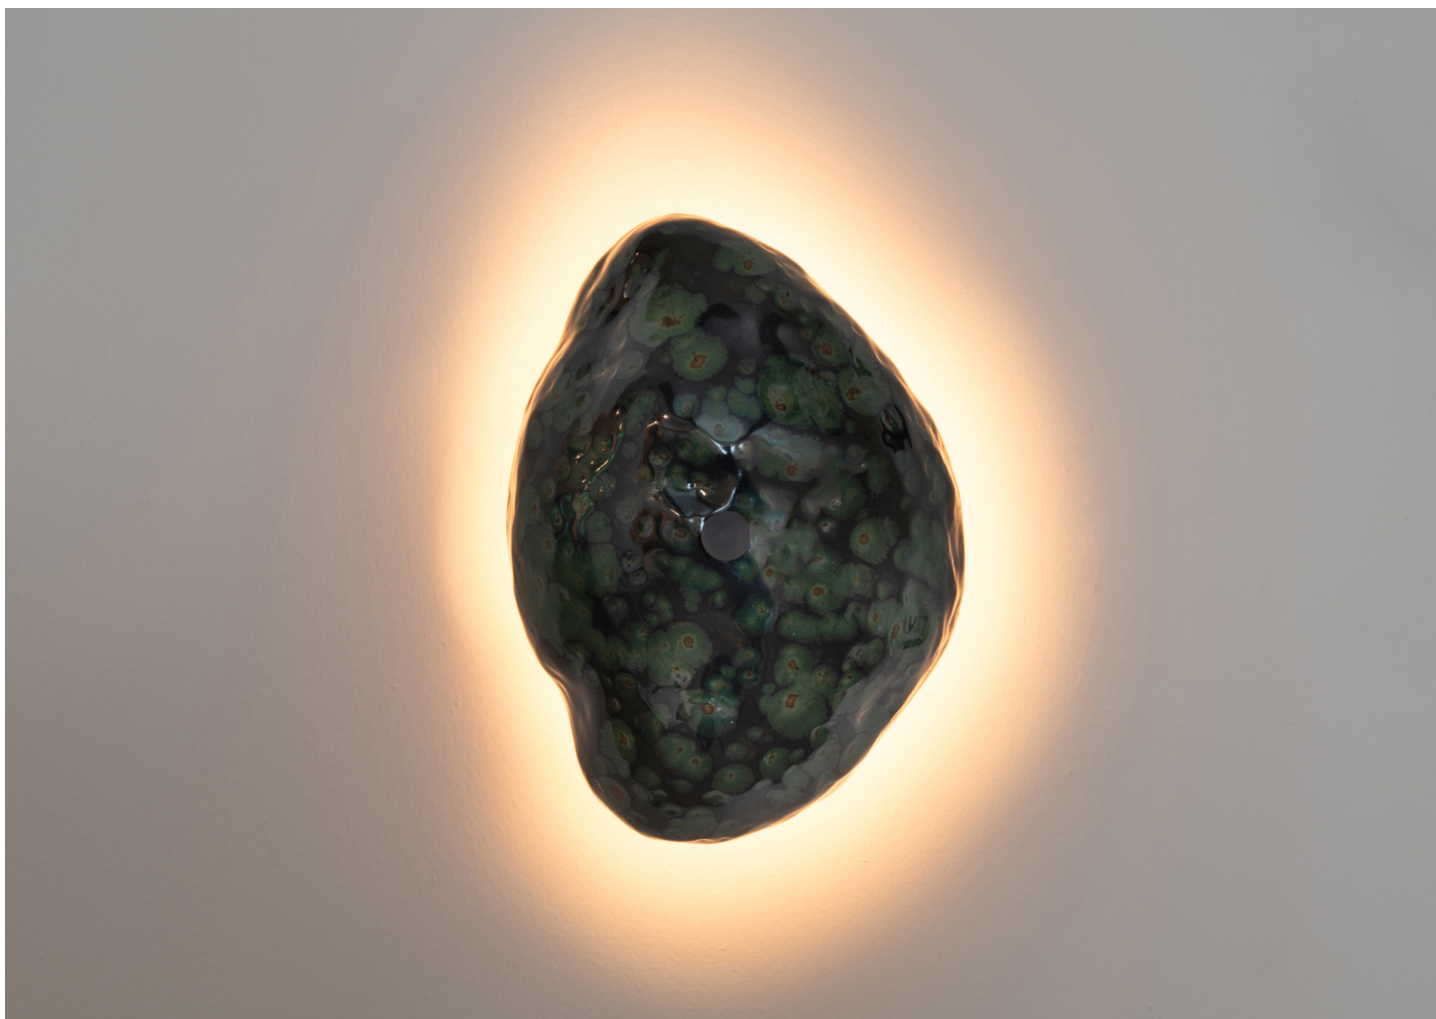

RODIN SCONCE — MOSS FLOAT

BEN & AJA BLANC

DESIGNER

Ben & Aja Blanc

ORIGIN

United States

PRODUCTION

Made to Order

DIMENSIONS

L 10" x W 7.5" x H 5"

ILLUMINATION

120V: LED - 7W (40W Incandescent Equivalent) - 450 Lumens - CRI 90 - 4000K or 2700K-1800K (Dim to Warm) - Dimmable.