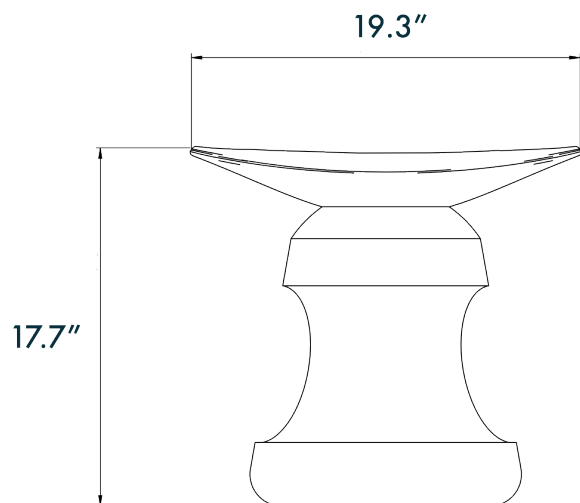

ROI STOOL – MARBLE

CHRISTOPHE DELCOURT FOR COLLECTION PARTICULIÈRE

DESIGNER
Christophe Delcourt

MANUFACTURER
Collection Particulière

ORIGIN
France

PRODUCTION
Made to Order

MATERIALS
Nero Marquina Marble.

DIMENSIONS
L 19.3" x W 13.6" x H 17.7"