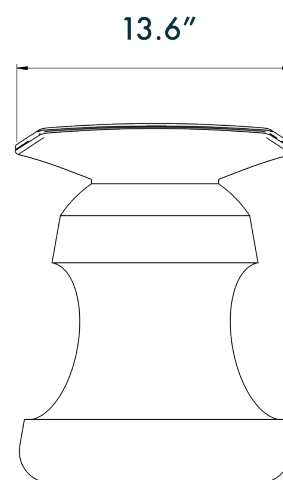

ROI STOOL – MARBLE

CHRISTOPHE DELCOURT FOR COLLECTION PARTICULIÈRE

DESIGNER
Christophe Delcourt

MANUFACTURER
Collection Particulière

ORIGIN
France

PRODUCTION
Made to Order

MATERIALS
Nero Marquina Marble.

DIMENSIONS
L 19.3" x W 13.6" x H 17.7"