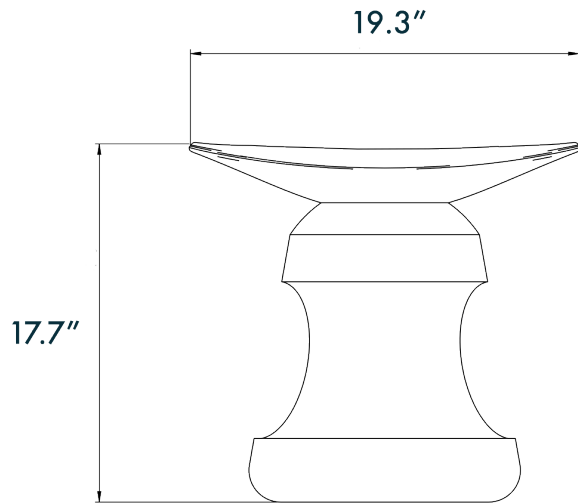

ROI STOOL – MARBLE

CHRISTOPHE DELCOURT FOR COLLECTION PARTICULIÈRE

DESIGNER
Christophe Delcourt

MANUFACTURER
Collection Particulière

ORIGIN
Made in France

PRODUCTION
Made to Order

MATERIALS
Nero Marquina Marble

DIMENSIONS
L 19.3" x W 13.6" x H 17.7"