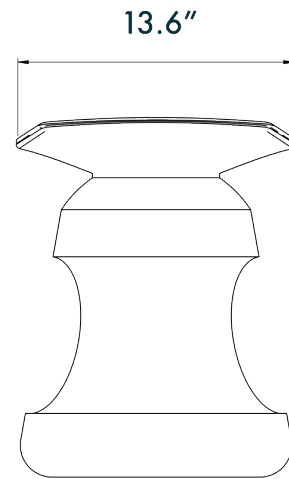

ROI STOOL – MARBLE

CHRISTOPHE DELCOURT FOR COLLECTION PARTICULIÈRE

DESIGNER
Christophe Delcourt

MANUFACTURER
Collection Particulière

ORIGIN
Made in France

PRODUCTION
Made to Order

MATERIALS
Nero Marquina Marble

DIMENSIONS
L 19.3" x W 13.6" x H 17.7"