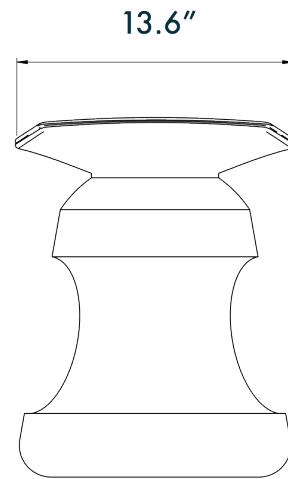

ROI STOOL — SOLID BRUSHED SPRUCE
CHRISTOPHE DELCOURT FOR COLLECTION PARTICULIÈRE

ROI STOOL – SOLID BRUSHED SPRUCE

CHRISTOPHE DELCOURT FOR COLLECTION PARTICULIÈRE

DESIGNER
Christophe Delcourt

MANUFACTURER
Collection Particulière

ORIGIN
France

PRODUCTION
Made to Order

MATERIALS
Solid Brushed Spruce.

DIMENSIONS
L 19.3" x W 13.6" x H 17.7"