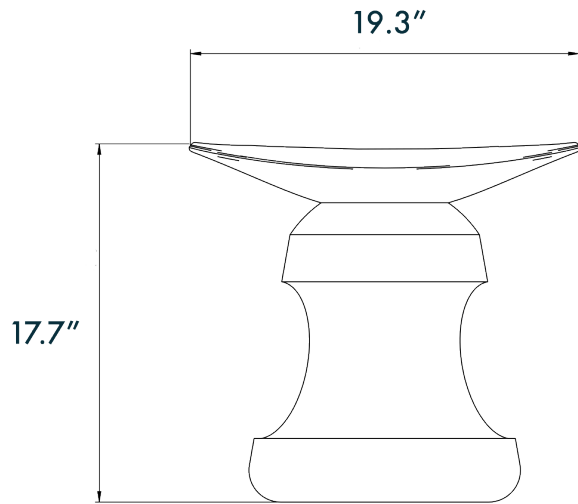

ROI STOOL – SOLID BRUSHED SPRUCE

CHRISTOPHE DELCOURT FOR COLLECTION PARTICULIÈRE

DESIGNER
Christophe Delcourt

MANUFACTURER
Collection Particulière

ORIGIN
France

PRODUCTION
Made to Order

MATERIALS
Solid Brushed Spruce.

DIMENSIONS
L 19.3" x W 13.6" x H 17.7"