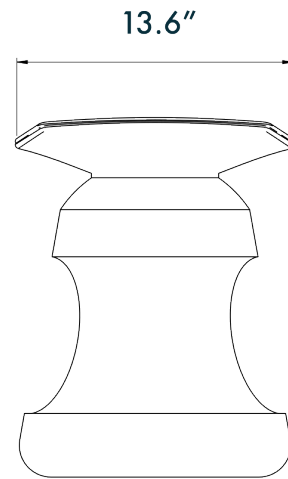

ROI STOOL — SOLID BRUSHED SPRUCE
CHRISTOPHE DELCOURT FOR COLLECTION PARTICULIÈRE

ROI STOOL – SOLID BRUSHED SPRUCE

CHRISTOPHE DELCOURT FOR COLLECTION PARTICULIÈRE

DESIGNER
Christophe Delcourt

MANUFACTURER
Collection Particulière

ORIGIN
Made in France

PRODUCTION
Made to Order

MATERIALS
Solid Brushed Spruce

DIMENSIONS
L 19.3" x W 13.6" x H 17.7"