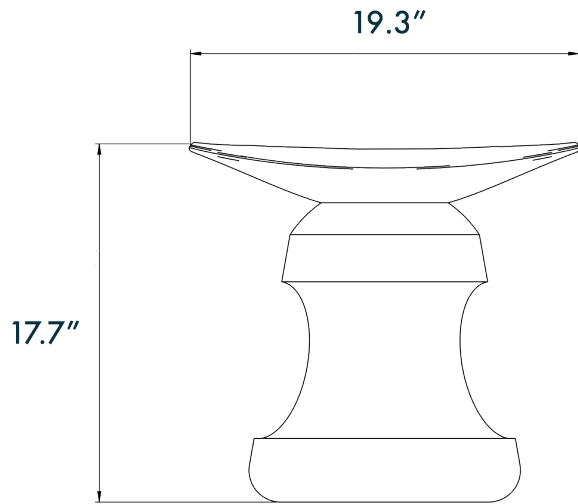

ROI STOOL – SOLID BRUSHED SPRUCE

CHRISTOPHE DELCOURT FOR COLLECTION PARTICULIÈRE

DESIGNER
Christophe Delcourt

MANUFACTURER
Collection Particulière

ORIGIN
Made in France

PRODUCTION
Made to Order

MATERIALS
Solid Brushed Spruce

DIMENSIONS
L 19.3" x W 13.6" x H 17.7"