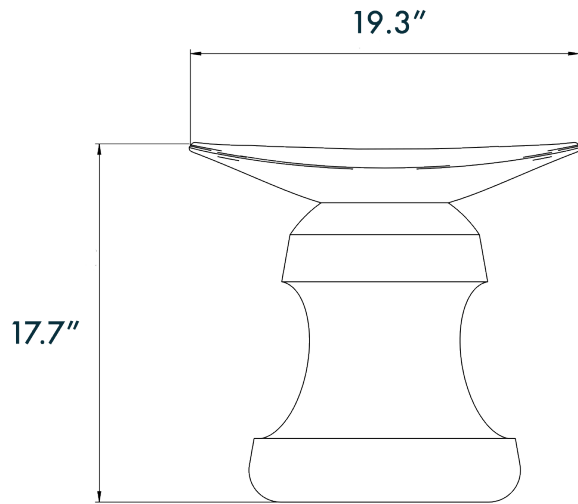

ROI STOOL

CHRISTOPHE DELCOURT FOR COLLECTION PARTICULIÈRE

DESIGNER
Christophe Delcourt

MANUFACTURER
Collection Particulière

ORIGIN
Made in France

PRODUCTION
Made to Order

MATERIALS
Ceramic base and leather seat.

DIMENSIONS
L 19.3" x W 13.6" x H 17.7"