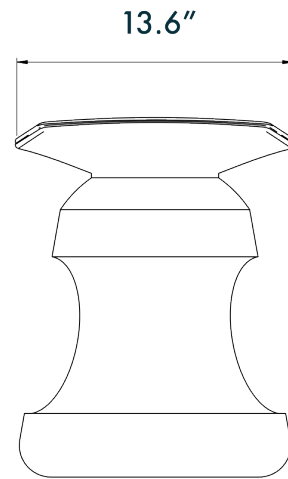

ROI STOOL

CHRISTOPHE DELCOURT FOR COLLECTION PARTICULIÈRE

DESIGNER
Christophe Delcourt

MANUFACTURER
Collection Particulière

ORIGIN
Made in France

PRODUCTION
Made to Order

MATERIALS
Ceramic base and leather seat.

DIMENSIONS
L 19.3" x W 13.6" x H 17.7"