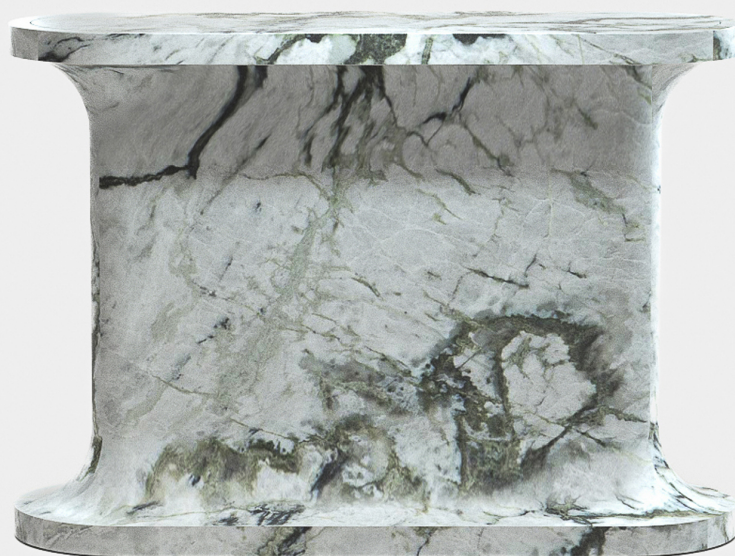

ROMIE I CONSOLE

ARTHUR VALLIN

DESIGNER
Arthur Vallin

ORIGIN
Italy

PRODUCTION
Limited Edition

MATERIALS
Calacatta Verde.

DIMENSIONS
W 42.25" x D 15.7" x H 33.5"

CUSTOMIZABLE
Additional custom options are available upon request. Please inquire directly for more information.