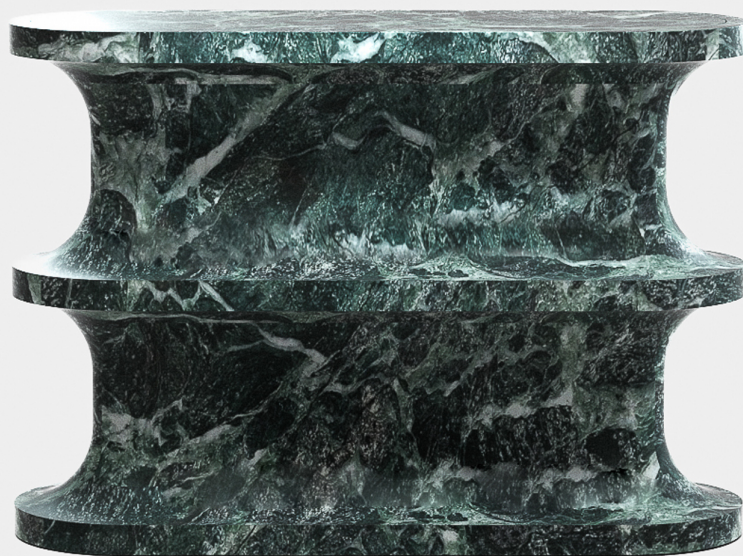

# ROMIE II CONSOLE

ARTHUR VALLIN

DESIGNER  
Arthur Vallin

ORIGIN  
Italy

PRODUCTION  
Limited Edition

MATERIALS  
Verde Alpi.

DIMENSIONS  
W 47.2" x D 15.7" x H 33.5"

CUSTOMIZABLE  
Please inquire regarding custom stones and sizes.