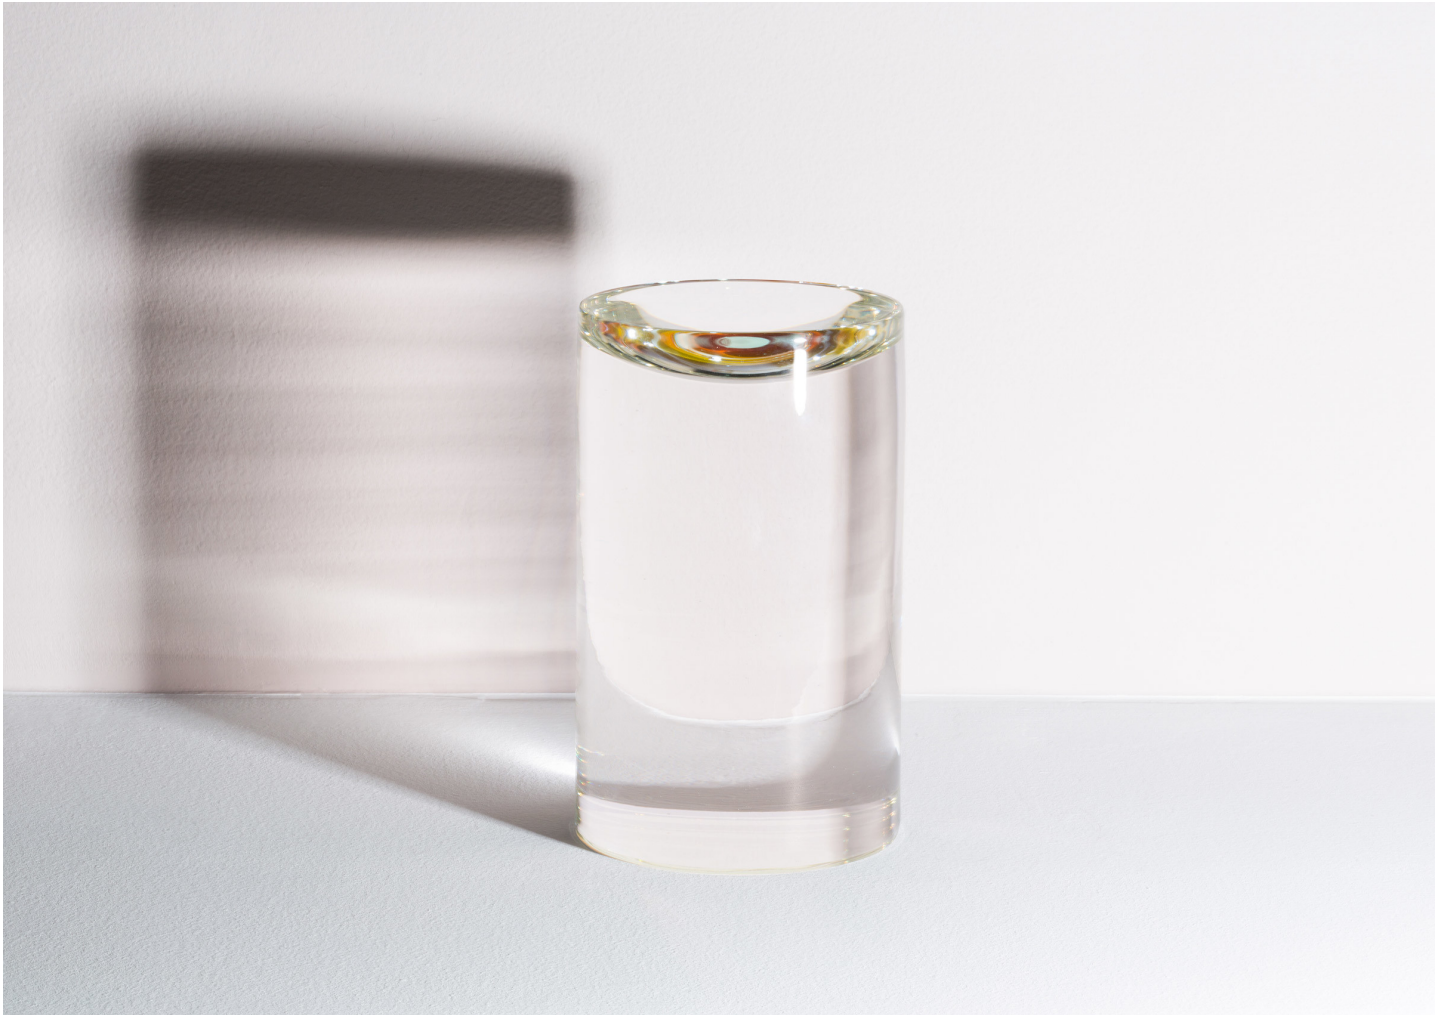

# ROSEATE

JOHN HOGAN

DESIGNER  
John Hogan

ORIGIN  
United States

PRODUCTION  
One of a Kind

MATERIALS  
Hot sculpted and cold worked glass.

DIMENSIONS  
Dia 5.25" x H 8.5"